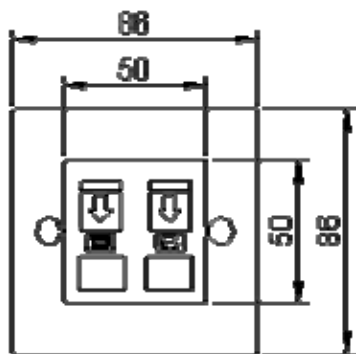

**FEATURES:**

- fits to any surface, drywall, baseboard, and even modular furniture
- 100% compatible with standard wall (face) plates
- 1-port, 2-port 4-port versions available
- keystone jacks can easily be snapped in and out in 90 degree direction
- shutter design for dust protection
- hidden mounting screws and clear outlet ID labels
- material: UL-94V-0 high-impact, fire-retardant ABS resin
- dimensions: 86\*86mm (1-port, 2-port) and 86\*146mm (4-port)
- inclusive paper label, clear cover, plastic icon, screws
- RoHS compliant

**DRAWING:**

*Premium Line Systems GmbH reserves the right to change specifications without prior notice.*

2-port

4-port

**ORDERING INFORMATION:**

Part NO.	121x2y210		
Description	Premium Line Euro II face plate, right-angle, 90 ° entry, snap-in, with shutter, white		
x: size	1: 86 x 86 mm,	3: 86 x 146 mm	
y: port no.	1: 1-port	2: 2-port	4: 4-port
packing (1, 2port)	1pc/PE bag, 20pcs/box, 200pcs/carton		
	carton size	48*40*20.5cm	weight N.W. 7.6KG G.W.10.1KG
packing (4 port)	1pc/PE bag, 8pcs/box, 80pcs/carton		
	carton size	48*40*20.5cm	weight N.W. 5.8KG G.W.8.0KG