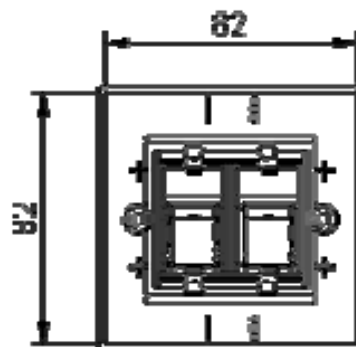

**FEATURES:**

- fits to any surface, drywall, baseboard, and even modular furniture
- 100% compatible with standard wall (face) plates
- 1-port, 2-port 4-port versions available
- keystone jacks can easily be snapped in and out in 90 degree direction
- shutter design for dust protection
- hidden mounting screws and clear outlet ID labels
- material: UL-94V-0 high-impact, fire-retardant ABS resin
- dimensions: 86\*86mm (1-port, 2-port) and 86\*146mm (4-port)
- inclusive paper label, clear cover, plastic icon, screws
- RoHS compliant

**DRAWING:**

*Premium Line Systems GmbH reserves the right to change specifications without prior notice.*

2-port

4-port

**ORDERING INFORMATION:**

Part NO.	121x2y210		
Description	Premium Line Euro II face plate, right-angle, 90 ° entry, snap-in, with shutter, white		
x: size	1: 86 x 86 mm,	3: 86 x 146 mm	
y: port no.	1: 1-port	2: 2-port	4: 4-port
packing (1, 2port)	1pc/PE bag, 20pcs/box, 200pcs/carton		
	carton size	48*40*20.5cm	weight N.W. 7.6KG G.W.10.1KG
packing (4 port)	1pc/PE bag, 8pcs/box, 80pcs/carton		
	carton size	48*40*20.5cm	weight N.W. 5.8KG G.W.8.0KG