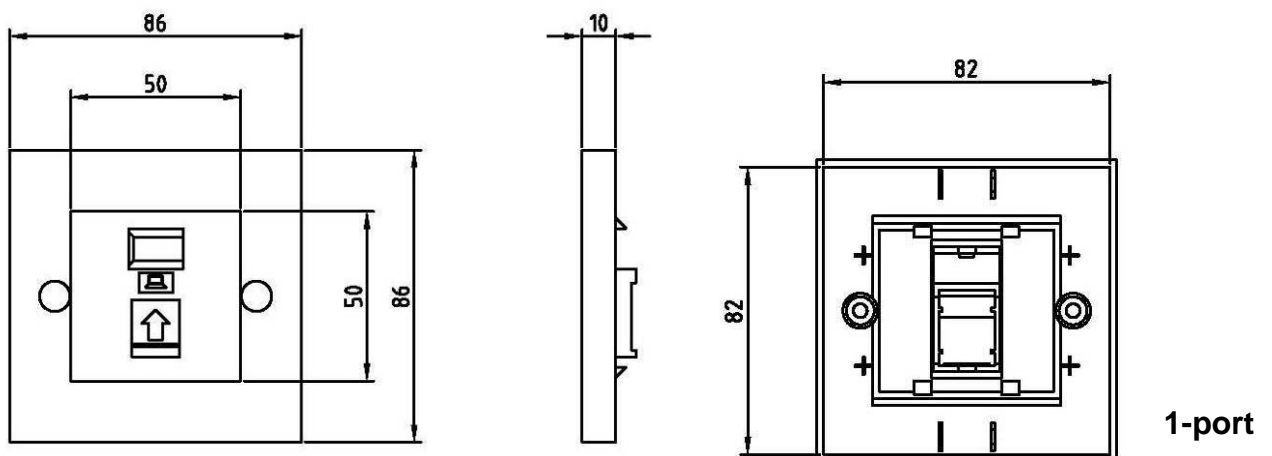

**FEATURES:**

- fits to any surface, drywall, baseboard, and even modular furniture
- 100% compatible with standard wall (face) plates
- 1-port, 2-port 4-port versions available
- keystone jacks can easily be snapped in and out in 90 degree direction
- shutter design for dust protection
- hidden mounting screws and clear outlet ID labels
- material: UL-94V-0 high-impact, fire-retardant ABS resin
- dimensions: 86\*86mm (1-port, 2-port) and 86\*146mm (4-port)
- inclusive paper label, clear cover, plastic icon, screws
- RoHS compliant

**DRAWING:**

*Premium Line Systems GmbH reserves the right to change specifications without prior notice.*

2-port

4-port

**ORDERING INFORMATION:**

Part NO.	121x2y210		
Description	Premium Line Euro II face plate, right-angle, 90 ° entry, snap-in, with shutter, white		
x: size	1: 86 x 86 mm,	3: 86 x 146 mm	
y: port no.	1: 1-port	2: 2-port	4: 4-port
packing (1, 2port)	1pc/PE bag, 20pcs/box, 200pcs/carton		
	carton size	48*40*20.5cm	weight N.W. 7.6KG G.W.10.1KG
packing (4 port)	1pc/PE bag, 8pcs/box, 80pcs/carton		
	carton size	48*40*20.5cm	weight N.W. 5.8KG G.W.8.0KG