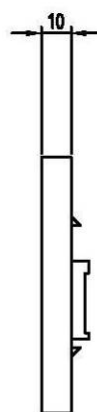

**FEATURES:**

- fits to any surface, drywall, baseboard, and even modular furniture
- 100% compatible with standard wall (face) plates
- 1-port, 2-port 4-port versions available
- keystone jacks can easily be snapped in and out in 90 degree direction
- shutter design for dust protection
- hidden mounting screws and clear outlet ID labels
- material: UL-94V-0 high-impact, fire-retardant ABS resin
- dimensions: 86\*86mm (1-port, 2-port) and 86\*146mm (4-port)
- inclusive paper label, clear cover, plastic icon, screws
- RoHS compliant

**DRAWING:**

*Premium Line Systems GmbH reserves the right to change specifications without prior notice.*

2-port

4-port

**ORDERING INFORMATION:**

Part NO.	121x2y210		
Description	Premium Line Euro II face plate, right-angle, 90 ° entry, snap-in, with shutter, white		
x: size	1: 86 x 86 mm,	3: 86 x 146 mm	
y: port no.	1: 1-port	2: 2-port	4: 4-port
packing (1, 2port)	1pc/PE bag, 20pcs/box, 200pcs/carton		
	carton size	48*40*20.5cm	weight N.W. 7.6KG G.W.10.1KG
packing (4 port)	1pc/PE bag, 8pcs/box, 80pcs/carton		
	carton size	48*40*20.5cm	weight N.W. 5.8KG G.W.8.0KG