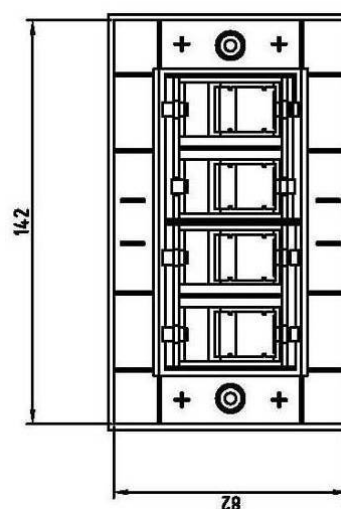

**FEATURES:**

- fits to any surface, drywall, baseboard, and even modular furniture
- 100% compatible with standard wall (face) plates
- 1-port, 2-port 4-port versions available
- keystone jacks can easily be snapped in and out in 90 degree direction
- shutter design for dust protection
- hidden mounting screws and clear outlet ID labels
- material: UL-94V-0 high-impact, fire-retardant ABS resin
- dimensions: 86\*86mm (1-port, 2-port) and 86\*146mm (4-port)
- inclusive paper label, clear cover, plastic icon, screws
- RoHS compliant

**DRAWING:**

*Premium Line Systems GmbH reserves the right to change specifications without prior notice.*

2-port

4-port

**ORDERING INFORMATION:**

Part NO.	121x2y210		
Description	Premium Line Euro II face plate, right-angle, 90 ° entry, snap-in, with shutter, white		
x: size	1: 86 x 86 mm,	3: 86 x 146 mm	
y: port no.	1: 1-port	2: 2-port	4: 4-port
packing (1, 2port)	1pc/PE bag, 20pcs/box, 200pcs/carton		
	carton size	48*40*20.5cm	weight N.W. 7.6KG G.W.10.1KG
packing (4 port)	1pc/PE bag, 8pcs/box, 80pcs/carton		
	carton size	48*40*20.5cm	weight N.W. 5.8KG G.W.8.0KG