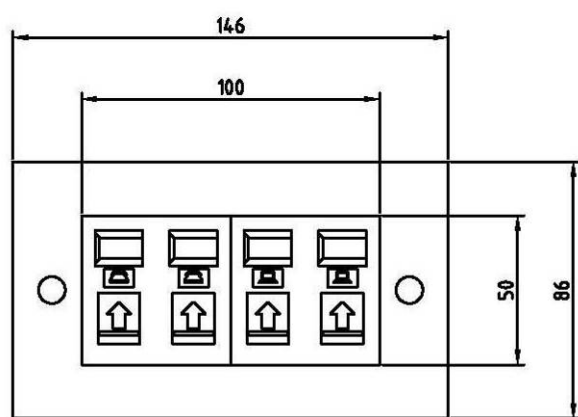

**FEATURES:**

- fits to any surface, drywall, baseboard, and even modular furniture
- 100% compatible with standard wall (face) plates
- 1-port, 2-port 4-port versions available
- keystone jacks can easily be snapped in and out in 90 degree direction
- shutter design for dust protection
- hidden mounting screws and clear outlet ID labels
- material: UL-94V-0 high-impact, fire-retardant ABS resin
- dimensions: 86\*86mm (1-port, 2-port) and 86\*146mm (4-port)
- inclusive paper label, clear cover, plastic icon, screws
- RoHS compliant

**DRAWING:**

*Premium Line Systems GmbH reserves the right to change specifications without prior notice.*

2-port

4-port

**ORDERING INFORMATION:**

Part NO.	121x2y210		
Description	Premium Line Euro II face plate, right-angle, 90 ° entry, snap-in, with shutter, white		
x: size	1: 86 x 86 mm,	3: 86 x 146 mm	
y: port no.	1: 1-port	2: 2-port	4: 4-port
packing (1, 2port)	1pc/PE bag, 20pcs/box, 200pcs/carton		
	carton size	48*40*20.5cm	weight N.W. 7.6KG G.W.10.1KG
packing (4 port)	1pc/PE bag, 8pcs/box, 80pcs/carton		
	carton size	48*40*20.5cm	weight N.W. 5.8KG G.W.8.0KG