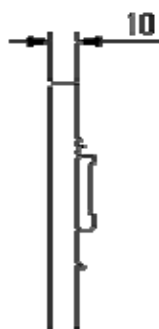

**FEATURES:**

- fits to any surface, drywall, baseboard, and even modular furniture
- 100% compatible with standard wall (face) plates
- 1-port, 2-port 4-port versions available
- keystone jacks can easily be snapped in and out in 90 degree direction
- shutter design for dust protection
- hidden mounting screws and clear outlet ID labels
- material: UL-94V-0 high-impact, fire-retardant ABS resin
- dimensions: 86\*86mm (1-port, 2-port) and 86\*146mm (4-port)
- inclusive paper label, clear cover, plastic icon, screws
- RoHS compliant

**DRAWING:**

*Premium Line Systems GmbH reserves the right to change specifications without prior notice.*

2-port

4-port

**ORDERING INFORMATION:**

Part NO.	121x2y210		
Description	Premium Line Euro II face plate, right-angle, 90 ° entry, snap-in, with shutter, white		
x: size	1: 86 x 86 mm,	3: 86 x 146 mm	
y: port no.	1: 1-port	2: 2-port	4: 4-port
packing (1, 2port)	1pc/PE bag, 20pcs/box, 200pcs/carton		
	carton size	48*40*20.5cm	weight N.W. 7.6KG G.W.10.1KG
packing (4 port)	1pc/PE bag, 8pcs/box, 80pcs/carton		
	carton size	48*40*20.5cm	weight N.W. 5.8KG G.W.8.0KG