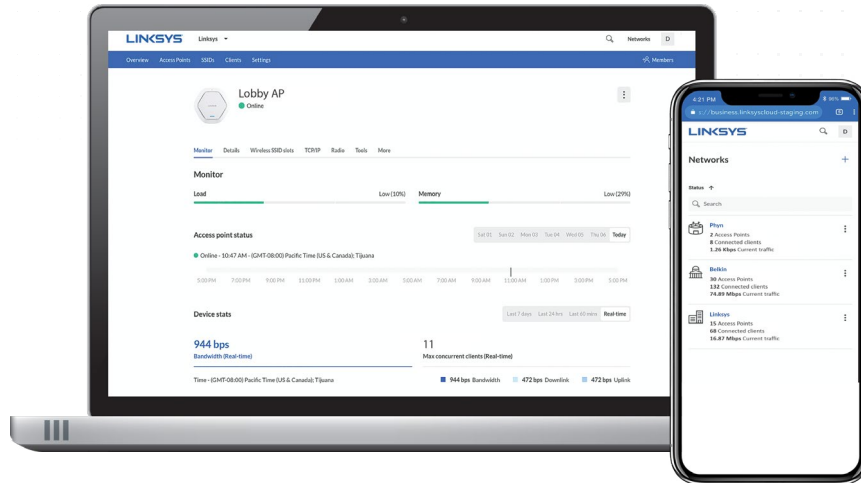

### Lifetime Cloud Management

Completely free Cloud Management for the lifetime of the product\*.

# 1300AC WiFi 5 MU-MIMO Cloud Managed Wireless Access Point

LAPAC1300C

LINKSYS

FOR BUSINESS