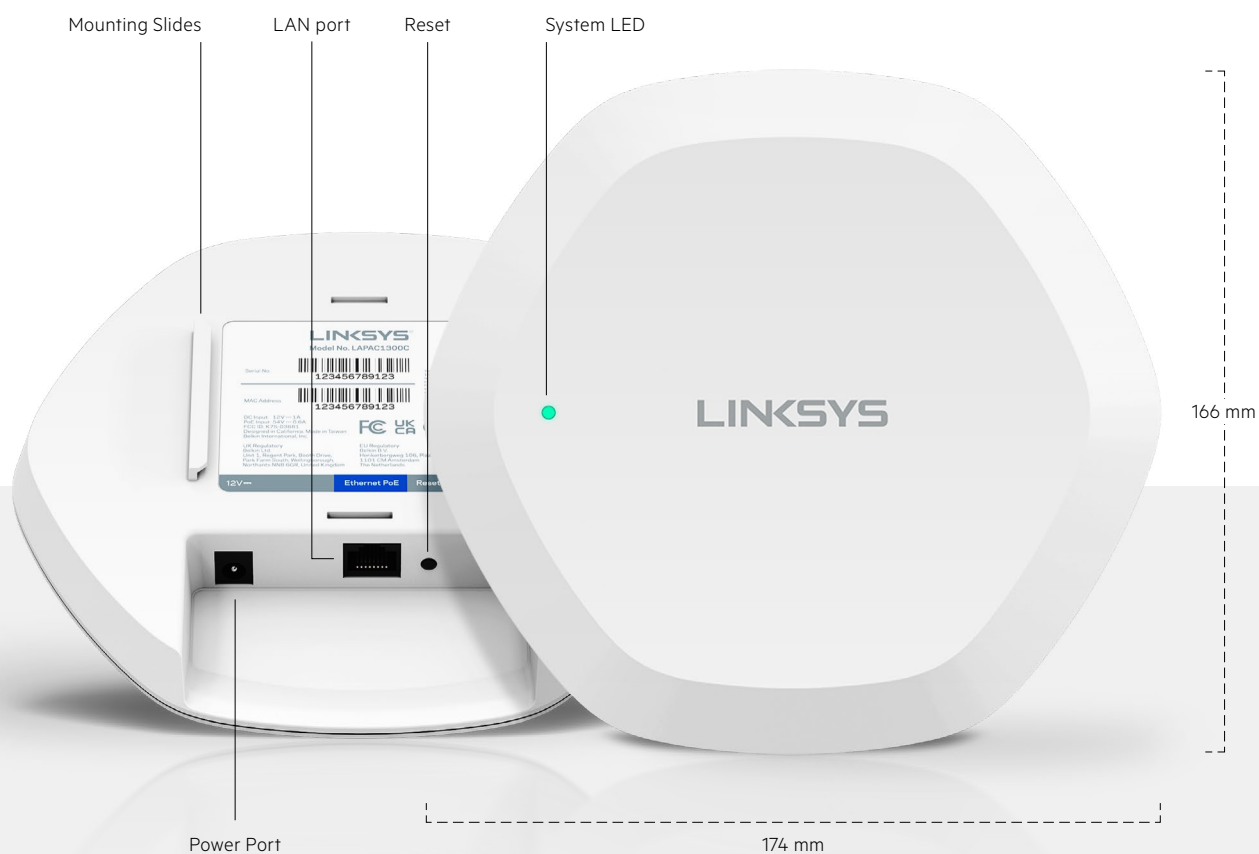

1300AC WiFi 5 MU-MIMO Cloud Managed Wireless Access Point

LAPAC1300C

LINKSYS

FOR BUSINESS

Product Details

Mounting Accessories Included

- 15/16" T-Rail mount
- 9/16" T-Rail mount
- Wall/Pole mount