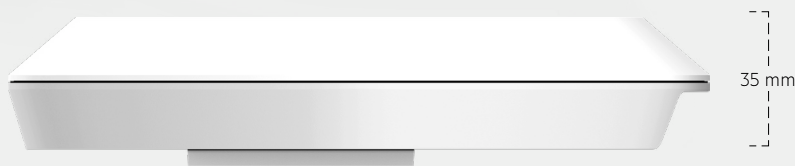

Contact

For additional product, pricing or general information contact:

Learn more at:
linksys.com/gb/for-business

Linksys Business Support:
linksys.com/gb/support