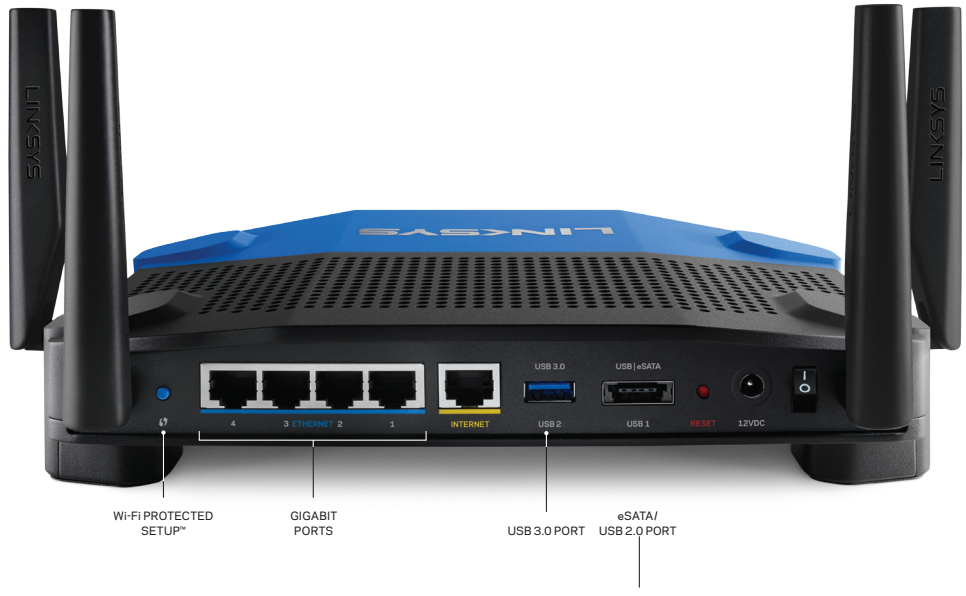

Package Includes:

- Linksys Dual-Band Gigabit Wi-Fi Router AC1900, WRT1900ACS
- Quick Start Guide
- CD-ROM with Documentation
- 4 External, Dual-Band Detachable Antennas
- Ethernet Cable
- Power Adapter

Processor:

1.6 GHz dual-core ARM-based

System Requirements:

For Router Setup and Linksys Smart Wi-Fi access:

Internet Explorer® 8, Safari® 5 (for Mac®), Firefox® 8, or Google Chrome™

For Printer Sharing and User Documentation:

PC: Wi-Fi enabled with CD or DVD drive, Windows® XP SP3, Windows Vista® SP1 or later, Windows 7, Windows 8, or Windows 10
Mac: Wi-Fi enabled with CD or DVD drive, Mac OS® X Leopard v10.5.8 or later, Snow Leopard v10.6.1 or later, Lion v10.7, or Mountain Lion v10.8

User Documentation is also available at: www.linksys.com/support

Specifications:

802.11b: up to 11 Mbps
802.11a/g: up to 54 Mbps
802.11n (2.4 GHz): up to 600 Mbps
802.11ac (5 GHz): up to 1.3 Gbps

Wireless Operating Spectrum:

Simultaneous Dual-Band
2.4 GHz and 5 GHz
Wireless-AC Technology For Powerful Networking.

Wireless Encryption:

64/128-bit WEP
WPA2-Personal
WPA2-Enterprise

VPN Support:

PPTP
IPSec pass-through

Media Specifications:

UPnP Server

Memory:

128MB Flash
512MB DDR3 RAM

LED:

Power, Internet, 2.4 GHz, 5 GHz, LAN 1-4 (10/100 Mbps or 1 Gbps), USB 3.0, USB 2.0, eSATA, Wi-Fi Protected Setup™

Storage File System Support:

FAT, NTFS, and HFS+

Power Adapter:

Input: 100-240V ~ 50-60 Hz
Output: 12V/3A

Ports:

1x Gigabit WAN port
4x Gigabit LAN ports
1x USB 3.0 port*
1x eSATA/USB 2.0 port*

* USB/eSATA ports for sharing photos, videos, music, and files on an attached storage drive via SAMBA or FTP, or for sharing a printer.

Operating Frequencies:
2412-2472MHz & 5180-5240MHz
Output Power (E.I.R.P.): 2.4GHz: 18.94dBm, 5GHz: 21.97dBm
Antenna Type: External di-Pole (x4)
Antenna Gain: 2.4GHz: 2dBi, 5GHz: 1.7

Product Weight: 1.03 kg
Product Depth: 5.18 cm
Product Width: 24.58 cm
Product Height: 19.38 cm
Unit Weight: 1.90 kg
Unit Depth: 11.5 cm
Unit Width: 32.3 cm
Unit Height: 23.7 cm
Case Pack Quantity: 6
Case Pack Weight: 13.5 kg
Case Pack Length: 34.8 cm
Case Pack Width: 49 cm
Case Pack Height: 37 cm

Specifications are subject to change without notice.

An active, customer-purchased Internet Service Provider broadband account is required for connection of this router and other connected computers and devices to the Internet.

Some devices may require additional wireless adapters or an Ethernet cable to connect to this router.

* The standard transmission rates—450 Mbps or 1300 Mbps (for 5 GHz), 600 Mbps (for 2.4 GHz), 54 Mbps, and 11 Mbps—are the physical data rates. Actual data throughput will be lower and may depend on the mix of wireless products used and external factors.

* May require a software/firmware update available for download at linksys.com/support.

Part Number
WRT1900ACS-ME

UPC: 745883701803

EAN: 4260184666188

© 2015 Belkin International, Inc. and/or its affiliates. All rights reserved.
Tupolevlaan 1, 1119 NW Schiphol-Rijk,
The Netherlands
Made in China