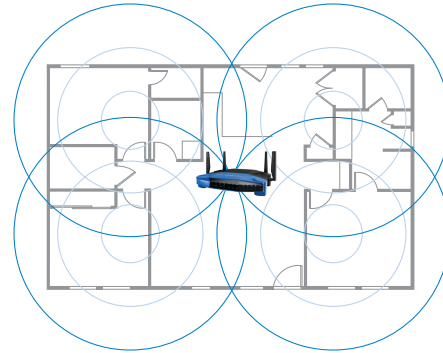

LINKSYS™

PERFORMANCE PERFECTED™

4 ANTENNAS PROVIDE GREATER COVERAGE AND SIGNAL STRENGTH IN MULTI-STORY BUILDINGS

SMART Wi-Fi WITH NETWORK MAP

WRT1900ACS DUAL-BAND GIGABIT Wi-Fi ROUTER

The Linksys WRT1900ACS Dual-Band Gigabit Wi-Fi Router is engineered with upgraded hardware features to deliver uncompromised AC1900 Wi-Fi speeds to today's connected homes and offices.