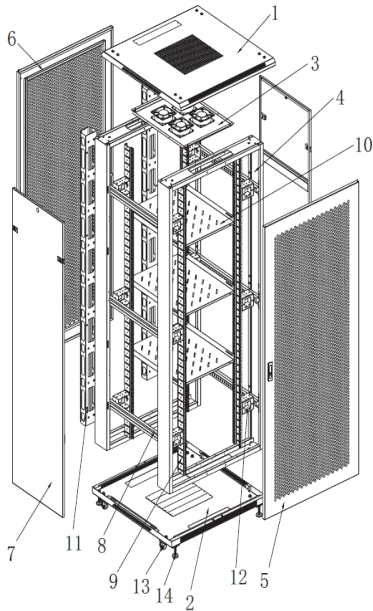

Main material:

- Cold-rolled steel

Load capacity:

- Static load: 800KG

Surface treatment:

- Degreasing, pickling, phosphating, laundering, powder coating

Features:

- Exquisite design with precise dimensions and craftsmanship
- Two side panels for each side can be separately open with locks, which are easy to operation and maintenance
- Two back sides with multifunctional cable routing panels
- High-class locks
- Casters and support feet can be installed simultaneously
- Optional pedestals for fixation, cable routing, ventilation, and rat proof
- Curved front screen door & back double screen door enable equipment to ventilate well
- Various optional accessories
- Pro-Rack logo is printed on the side panel

Structure

1. Top cover
2. Bottom plate
3. Fans
4. Frame
5. Front door
6. Back door
7. Side panel
8. Horizontal bracket
9. Profile rails
10. Shelf
11. Caster
12. Support foot

Size

Installing

Technical parameters:

NANES	QUANTITY	UNIT	MATERIALS	SURFACE TREATMENT	REMARKS
Top Covers	1	Pc	1.2mm cold-rolled steel	powder coating	
Bottom plates	1	Pc	1.2mm cold-rolled steel	powder coating	
Fans	4	Pc	1.2mm cold-rolled steel	powder coating	
Frames	2	Pc	1.2mm cold-rolled steel	powder coating	
Front doors	1	Pc	5mm tempered glasses 1.2mm cold-rolled quality steel	powder coating	door type E or B
Back doors	1	Pc	1.2mm cold-rolled steel	powder coating	door type K
Side panels	2	Pc	1.0mm cold-rolled steel	powder coating	
Rails	4	Pc	2.0mm cold-rolled steel	powder coating	
Shelves	1	Pc	1.2mm cold-rolled steel	powder coating	
Casters	4	Pc			
M12 support feet	4				
Cage nuts	40				
Sockets with 8 outlet	1				
Beams	6	Pc	1.2mm cold-rolled steel	powder coating	
Junction boxes	12	Pc	2.0mm cold-rolled steel		

TYPES	PR-FG6842
CAPACITY (U)	42U
WIDTH	600
DEPTH	800
HEIGHT	2055
WHOLE PACKAGE	
WIDTH	620
DEPTH	820
HIGHT	2065
VOLUME (M ³)	1.050
FLAT PACKAGE	
PACKAGE A	1980*820*320
PACKAGE B	1020*820*130
PACKAGE C	
VOLUMES (M ³)	0.459
Front Door	Glass