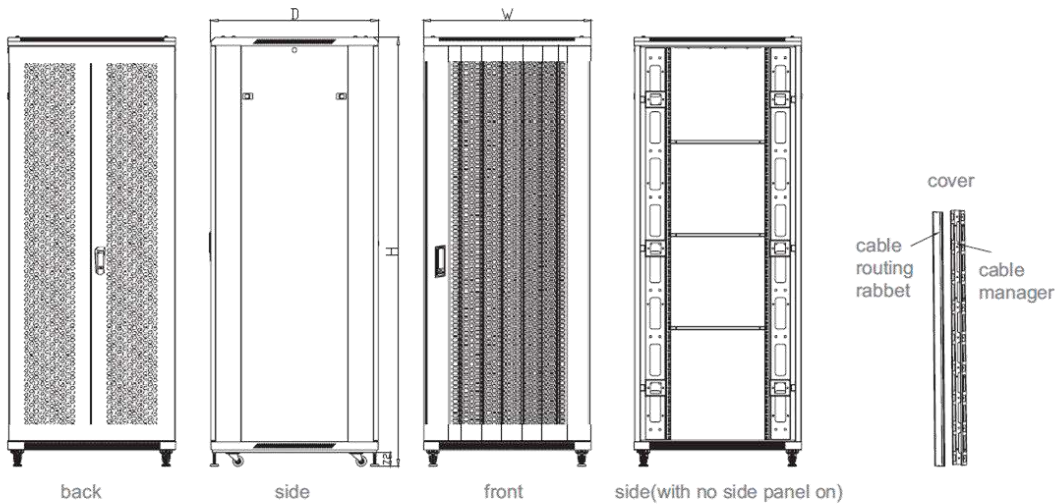

Main material:

- Cold-rolled steel

Load capacity:

- Static load: 800KG

Surface treatment:

- Degreasing, pickling, phosphating, laundering, powder coating

Features:

- Exquisite design with precise dimensions and craftsmanship
- Two side panels for each side can be separately open with locks, which are easy to operation and maintenance
- Two back sides with multifunctional cable routing panels
- High-class locks
- Casters and support feet can be installed simultaneously
- Optional pedestals for fixation, cable routing, ventilation, and rat proof
- Curved front screen door & back double screen door enable equipment to ventilate well
- Various optional accessories
- Pro-Rack logo is printed on the side panel

Structure

1. Top cover
2. Bottom plate
3. Fans
4. Frame
5. Front door
6. Back door
7. Side panel
8. Horizontal bracket
9. Profile rails
10. Shelf
11. Caster
12. Support foot

Size

Installing

Technical parameters:

NANES	QUANTITY	UNIT	MATERIALS	SURFACE TREATMENT	REMARKS
Top Covers	1	Pc	1.2mm cold-rolled steel	powder coating	
Bottom plates	1	Pc	1.2mm cold-rolled steel	powder coating	
Fans	4	Pc	1.2mm cold-rolled steel	powder coating	
Frames	2	Pc	1.2mm cold-rolled steel	powder coating	
Front doors	1	Pc	5mm tempered glasses 1.2mm cold-rolled quality steel	powder coating	door type E or B
Back doors	1	Pc	1.2mm cold-rolled steel	powder coating	door type K
Side panels	2	Pc	1.0mm cold-rolled steel	powder coating	
Rails	4	Pc	2.0mm cold-rolled steel	powder coating	
Shelves	1	Pc	1.2mm cold-rolled steel	powder coating	
Casters	4	Pc			
M12 support feet	4				
Cage nuts	40				
Sockets with 8 outlet	1				
Beams	6	Pc	1.2mm cold-rolled steel	powder coating	
Junction boxes	12	Pc	2.0mm cold-rolled steel		