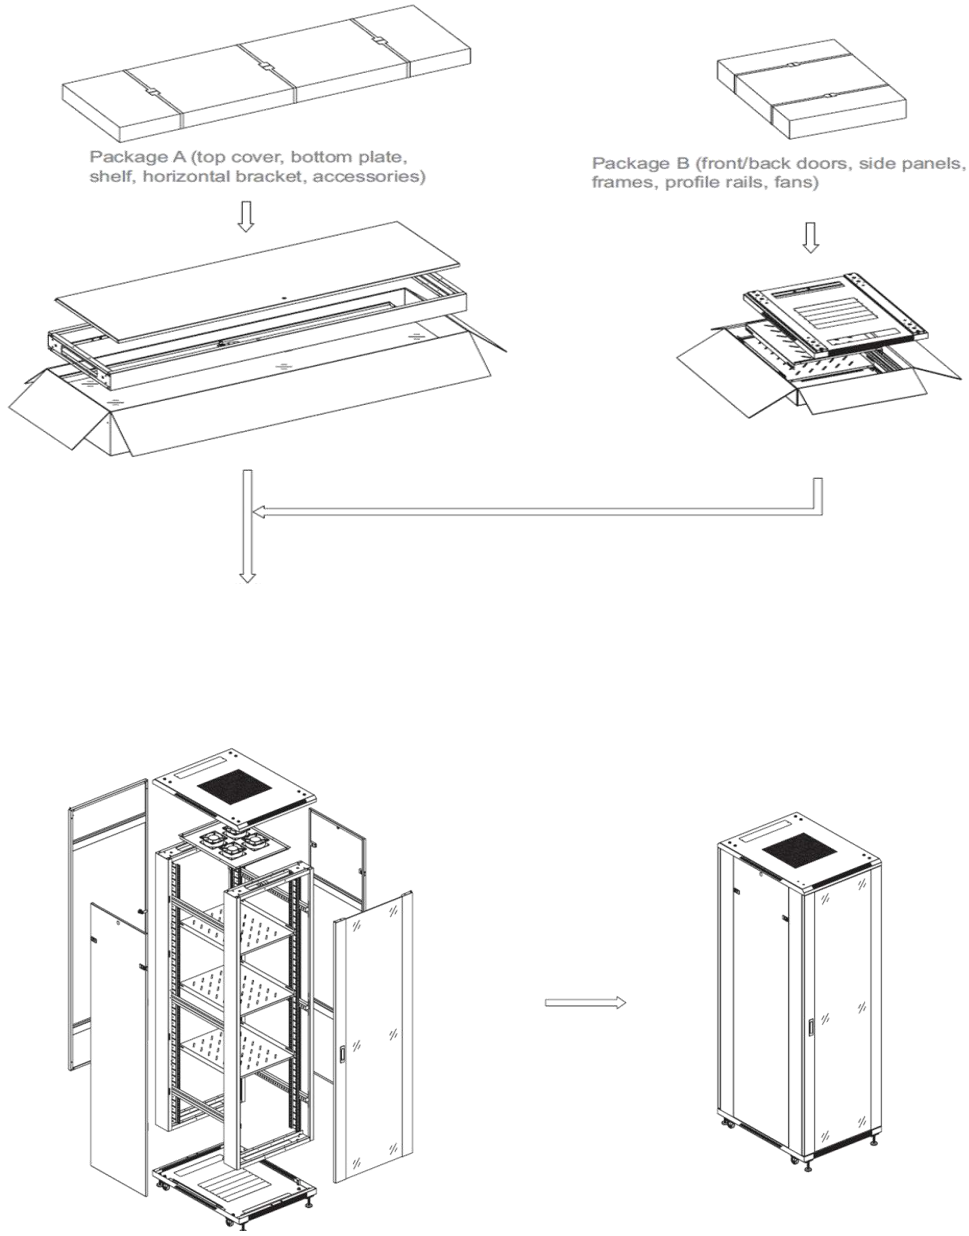

Main material:

- Cold-rolled steel

Load capacity:

- Static load: 800KG

Surface treatment:

- Degreasing, pickling, phosphating, laundering, powder coating

Features:

- Exquisite design with precise dimensions and craftsmanship
- Two side panels for each side can be separately open with locks, which are easy to operation and maintenance
- Two back sides with multifunctional cable routing panels
- High-class locks
- Casters and support feet can be installed simultaneously
- Optional pedestals for fixation, cable routing, ventilation, and rat proof
- Curved front screen door & back double screen door enable equipment to ventilate well
- Various optional accessories
- Pro-Rack logo is printed on the side panel

Structure

1. Top cover
2. Bottom plate
3. Fans
4. Frame
5. Front door
6. Back door
7. Side panel
8. Horizontal bracket
9. Profile rails
10. Shelf
11. Caster
12. Support foot

Size

Installing

Technical parameters:

NANES	QUANTITY	UNIT	MATERIALS	SURFACE TREATMENT	REMARKS
Top Covers	1	Pc	1.2mm cold-rolled steel	powder coating	
Bottom plates	1	Pc	1.2mm cold-rolled steel	powder coating	
Fans	4	Pc	1.2mm cold-rolled steel	powder coating	
Frames	2	Pc	1.2mm cold-rolled steel	powder coating	
Front doors	1	Pc	5mm tempered glasses 1.2mm cold-rolled quality steel	powder coating	door type E or B
Back doors	1	Pc	1.2mm cold-rolled steel	powder coating	door type K
Side panels	2	Pc	1.0mm cold-rolled steel	powder coating	
Rails	4	Pc	2.0mm cold-rolled steel	powder coating	
Shelves	1	Pc	1.2mm cold-rolled steel	powder coating	
Casters	4	Pc			
M12 support feet	4				
Cage nuts	40				
Sockets with 8 outlet	1				
Beams	6	Pc	1.2mm cold-rolled steel	powder coating	
Junction boxes	12	Pc	2.0mm cold-rolled steel		

TYPES	PR-FG6842
CAPACITY (U)	42U
WIDTH	600
DEPTH	800
HEIGHT	2055
WHOLE PACKAGE	
WIDTH	620
DEPTH	820
HIGHT	2065
VOLUME (M ³)	1.050
FLAT PACKAGE	
PACKAGE A	1980*820*320
PACKAGE B	1020*820*130
PACKAGE C	
VOLUMES (M ³)	0.459
Front Door	Glass