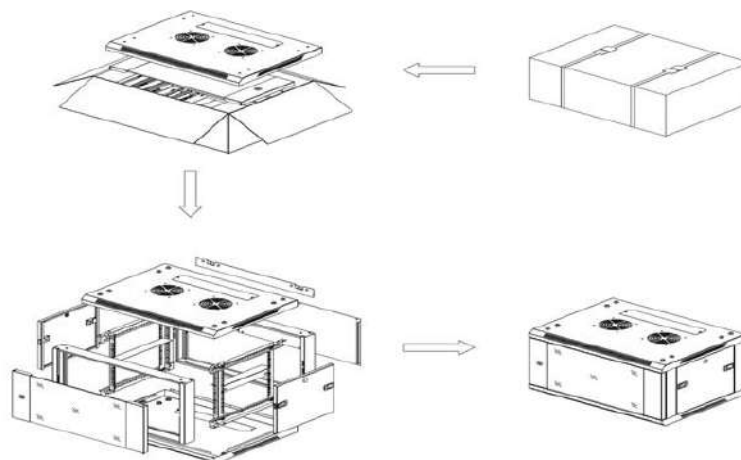

Structure

1. Top cover
2. Bottom plate
3. Frame
4. Front door
5. Side panel
6. Horizontal bracket
7. L-shaped bar
8. Back panel
9. Mounting panel
10. Profile Rail

Size

Installing