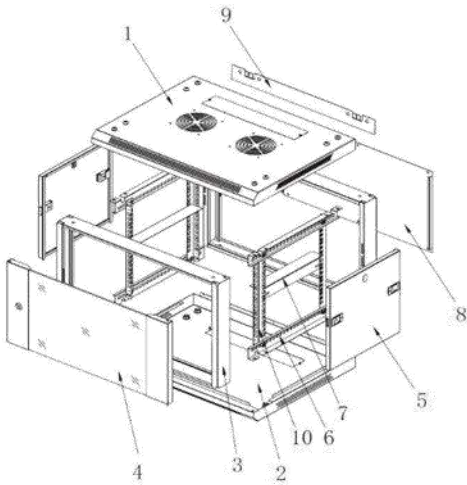

### Description:

 Wall mount cabinet with glass door, 1 fan, 1 shelf and 1 PDU 6 outlet.

### Load capacity:

 Static load: 800KG

## Structure

1. Top cover
2. Bottom plate
3. Frame
4. Front door
5. Side panel
6. Horizontal bracket
7. L-shaped bar
8. Back panel
9. Mounting panel
10. Profile Rail

## Size