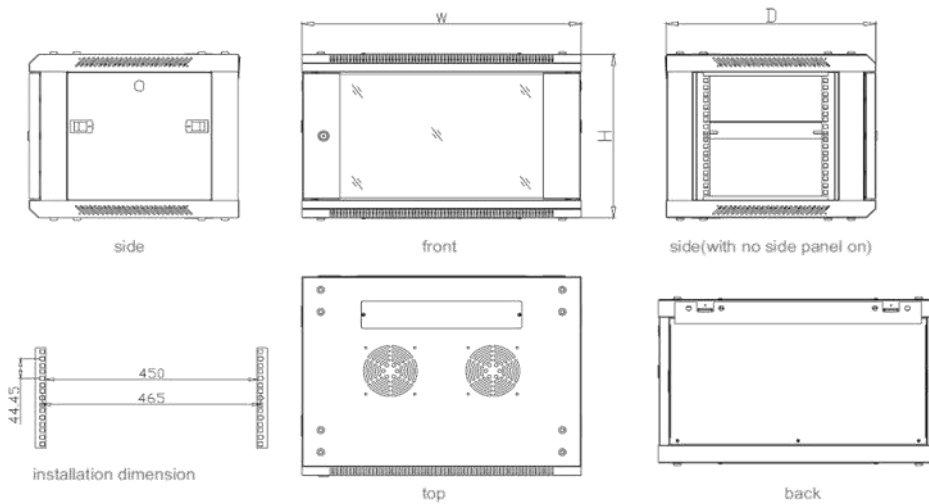

### Features:

-  Exquisite design with precise dimensions and craftsmanship
-  Two side panels for each side can be separately open with locks, which are easy to operation and maintenance
-  Two back sides with multifunctional cable routing panels
-  High-class locks
-  Casters and support feet can be installed simultaneously
-  Optional pedestals for fixation, cable routing, ventilation, and rat proof
-  Curved front screen door & back double screen door enable equipment to ventilate well
-  Various optional accessories
-  Pro-Rack logo is printed on the side panel

## Structure

1. Top cover
2. Bottom plate
3. Frame
4. Front door
5. Side panel
6. Horizontal bracket
7. L-shaped bar
8. Back panel
9. Mounting panel
10. Profile Rail

## Size