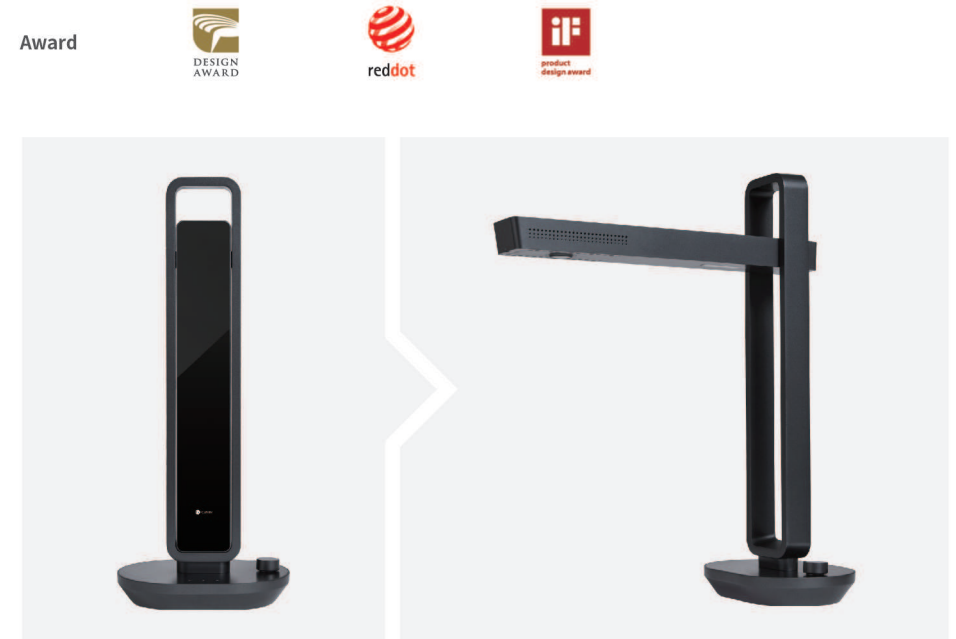

Aura Pro

More than 10K units pledged by Indiegogo backers.
More than 1.8 million US Dollars raised from the Indiegogo campaign.