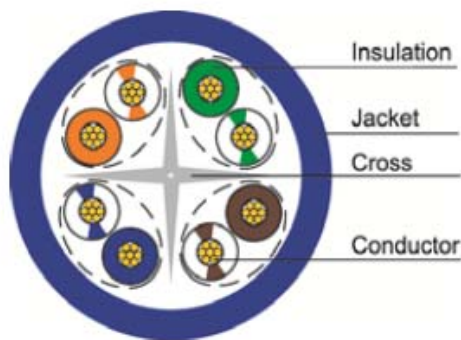

FEATURES:

Category 6A U/UTP Patch Cord is using:

- Central cross member for pair separation
- RJ45 contacts 50µ inch gold plated
- Molded snag proof boot

Compliant with Cat.6A standards as:

- ANSI/TIA 568.2-D:2018
- ISO/IEC 11801-1 Class Ea:2017
- IEC 61935-2:2010 (Edition 3.0)
- IEC 61156-6:2012
- CENELEC EN 50288-11-2:2015
- CENELEC EN 50173-1:2018
- ETL Verified

Compliant with safety standards as:

- IEC 60332-1-2:2004
- RoHS compliant (EU Directive 2011/65/EC)

CHARACTERISTICS:

Conductor	Material / size	Bare Copper / 24 AWG	
Insulation	Material	HDPE	
	Thickness	Average: 0.235mm	Min. at any point: 0.185 mm
	Diameter	1.03 ± 0.05 mm	
Sheath	Material	PVC	LS0H
	Thickness	Average: 0.65 mm Min. at any point: 0.60 mm	Average: 0.65 mm Min. at any point: 0.60 mm
	Diameter	7.5 ± 0.3 mm	7.5 ± 0.3 mm
Operation Temperature		-20°C~+60°C	
Installation Temperature		0°C~+50°C	
Storage Temperature		-30°C~+60°C	

Premium Line Systems GmbH reserves the right to change specifications without prior notice.

APPLICATION:

- 10G BASE-T Ethernet
- 1000BASE-TX Gigabit Ethernet
- 1000BASE-T Gigabit Ethernet
- 100BASE-TX Fast Ethernet
- 10BASE-T Ethernet
- Voice, Video and other applications

ORDERING INFORMATION:

Part No: 1821xyyyz
 Description: Cat.6A U/UTP patch cord
 x: sheath 1: PVC 2: LSOH
 yyy: length 005: 0.5m, 010: 1.0m, 020: 2.0m, 030: 3.0m, 050: 5.0m, 070: 7.0m, 100: 10.0m
 z: Color 1: white, 2: black, 3: red, 4: blue, 5: grey, 6: green, 8: yellow
 Packing 1pc / PE bag