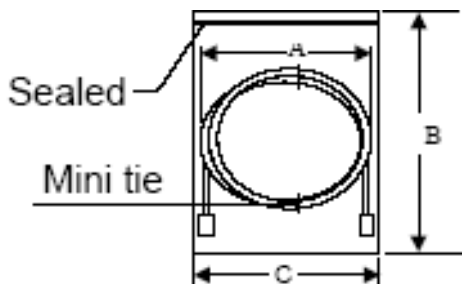

ORDERING INFORMATION:

Part No: 1821xyyyz
Description: Cat.6A U/UTP patch cord
x: sheath 1: PVC 2: LSOH
yyy: length 005: 0.5m, 010: 1.0m, 020: 2.0m, 030: 3.0m, 050: 5.0m, 070: 7.0m, 100: 10.0m
z: Color 1: white, 2: black, 3: red, 4: blue, 5: grey, 6: green, 8: yellow
Packing 1pc / PE bag

length	0.5m	1.0m	2.0m	3.0m	5.0m	7.0m	10.0m
quantity/carton	200pcs	120pcs	70pcs	50pcs	40pcs	30pcs	20pcs