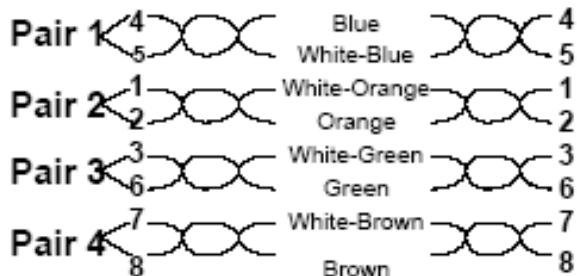

APPLICATION:

- 10G BASE-T Ethernet
- 1000BASE-TX Gigabit Ethernet
- 1000BASE-T Gigabit Ethernet
- 100BASE-TX Fast Ethernet
- 10BASE-T Ethernet
- Voice, Video and other applications

ORDERING INFORMATION:

Part No: 1821xyyyz
Description: Cat.6A U/UTP patch cord
x: sheath 1: PVC 2: LSOH
yyy: length 005: 0.5m, 010: 1.0m, 020: 2.0m, 030: 3.0m, 050: 5.0m, 070: 7.0m, 100: 10.0m
z: Color 1: white, 2: black, 3: red, 4: blue, 5: grey, 6: green, 8: yellow
Packing 1pc / PE bag

length	0.5m	1.0m	2.0m	3.0m	5.0m	7.0m	10.0m
quantity/carton	200pcs	120pcs	70pcs	50pcs	40pcs	30pcs	20pcs

Packing	Length	L ≤ 3m	3m < L ≤ 10m	10m < L
	(A) mm	180+/-5	180+/-5	175~205
	Cable width (B×C) mm	280×203	305×240	305×240
	PE bag size			
	Carton size	42*42*25cm		

Premium-Line Systems GmbH, Rosenheimer Str.89, D-83064 Raubling, Germany

► TEL: + 49(0)8035 9836 0 ► Fax: + 49(0)8035 9836 22

Premium Line Systems GmbH reserves the right to change specifications without prior notice.