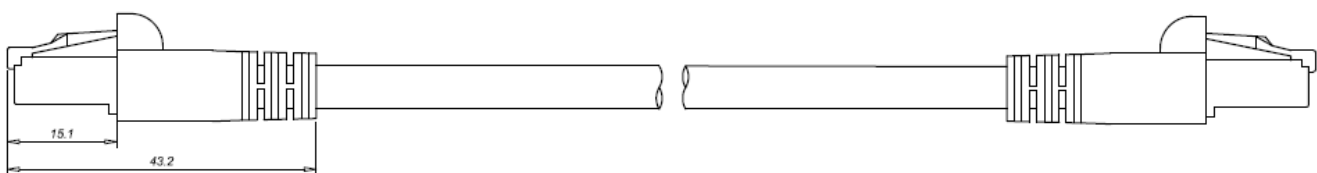

FEATURES:

Category 6A U/UTP Patch Cord is using:

- Central cross member for pair separation
- RJ45 contacts 50µ inch gold plated
- Molded snag proof boot

Compliant with Cat.6A standards as:

- ANSI/TIA 568.2-D:2018
- ISO/IEC 11801-1 Class Ea:2017
- IEC 61935-2:2010 (Edition 3.0)
- IEC 61156-6:2012
- CENELEC EN 50288-11-2:2015
- CENELEC EN 50173-1:2018
- ETL Verified

Compliant with safety standards as:

- IEC 60332-1-2:2004
- RoHS compliant (EU Directive 2011/65/EC)

CHARACTERISTICS:

Conductor	Material / size	Bare Copper / 24 AWG	
Insulation	Material	HDPE	
	Thickness	Average: 0.235mm	Min. at any point: 0.185 mm
	Diameter	1.03 ± 0.05 mm	
Sheath	Material	PVC	LS0H
	Thickness	Average: 0.65 mm Min. at any point: 0.60 mm	Average: 0.65 mm Min. at any point: 0.60 mm
	Diameter	7.5 ± 0.3 mm	7.5 ± 0.3 mm
Operation Temperature		-20°C~+60°C	
Installation Temperature		0°C~+50°C	
Storage Temperature		-30°C~+60°C	

ORDERING INFORMATION:

Part No: 1821xyyyz
 Description: Cat.6A U/UTP patch cord
 x: sheath 1: PVC 2: LSOH
 yyy: length 005: 0.5m, 010: 1.0m, 020: 2.0m, 030: 3.0m, 050: 5.0m, 070: 7.0m, 100: 10.0m
 z: Color 1: white, 2: black, 3: red, 4: blue, 5: grey, 6: green, 8: yellow
 Packing 1pc / PE bag

length	0.5m	1.0m	2.0m	3.0m	5.0m	7.0m	10.0m
quantity/carton	200pcs	120pcs	70pcs	50pcs	40pcs	30pcs	20pcs

Packing	Length	L ≤ 3m	3m < L ≤ 10m	10m < L
	(A) mm	180+/-5	180+/-5	175~205
	Cable width (B×C) mm	280×203	305×240	305×240
	PE bag size			
	Carton size	42*42*25cm		