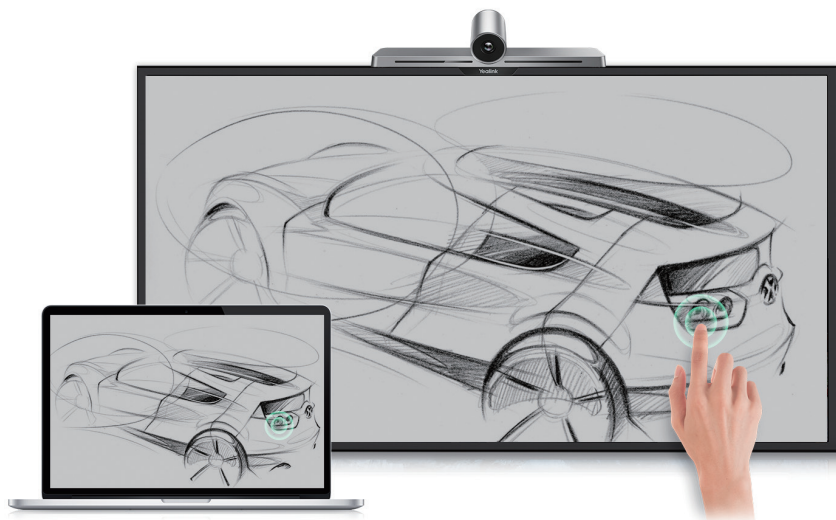

WPP20, Yealink Wireless Presentation Pod

Plug and Play, The Easiest Way of Content Sharing

Combining a self-built 5G Wi-Fi, WPP20, the wireless presentation pod, partners up with Yealink new-generation video conferencing system to offer high-quality wireless content sharing with just one press. Working with the Yealink video conferencing system, the embedded meeting assistant software of WPP20 offers rich conference collaboration functions. Wireless deployment helps you escape from wiring troubles. With low latency and immediate response of WPP20, you can enjoy a more efficient sharing experience.

One-click, Trouble-free Presentations

- Easy Sharing. WPP20 connects to Yealink's 5GHz 802.11ac Wi-Fi network without the need for a router. With its excellent anti-interference capability, content sharing is smoother and easier than ever.
- Instant installation. Simply plug in WPP20 to a laptop via the universal USB port for a quick connection with the conferencing system. Users can click the button and start content sharing immediately, without any additional apps or software.
- Eliminate cabling. The wireless connectivity eliminates the cabling mess in the area between the display and the conference desk, reducing deployment costs and enabling a clutter-free meeting space.

Feature-rich Control Functionality

WPP20's embedded meeting assistant software offers rich functionality such as inviting participants and conference recording, ensuring a fluid workflow and more effective meeting experience*.

*The features vary by different video conferencing devices, please refer to related content of the host for details.

Intuitive Reverse Control for Interactive Television

Interoperable with a touchscreen television, reverse control of the computer or laptop is easily enabled by clicking or dragging directly on your interactive television when paired with the Yealink video conferencing system and a touchscreen television.