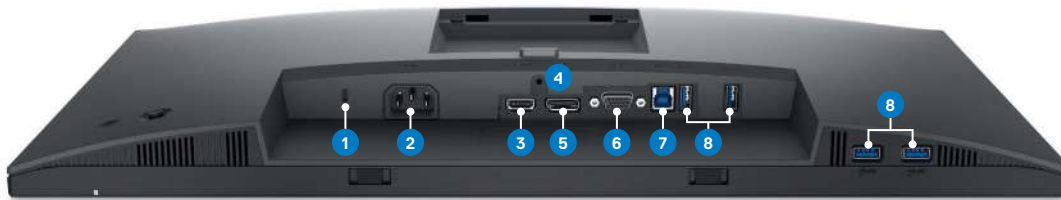

Designed with you in mind: Navigate the menu and adjust screen settings with the easy-to-use joystick control. Snap on the Dell Slim Soundbar (SB521A) and elevate your audio experience.

Sleek, stylish and organized: Hide cords in the monitor riser to keep things organized. This sleek monitor has a three-sided ultrathin bezel, small base and an improved, easy-to-use cable management system.

Tilt and height adjustable

Pivot

Swivel

Connectivity

- | | | |
|----------------------|-----------------|---|
| 1 Security-lock slot | 4 Stand lock | 7 USB 3.0 upstream port |
| 2 Power connector | 5 DisplayPort | 8 SuperSpeed USB 5Gbps (USB3.2 Gen1) Type-A downstream port (4) |
| 3 HDMI port | 6 VGA connector | |