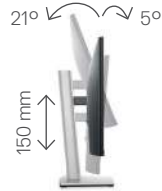

Documentation

- Quick Setup Guide
- Safety and regulatory information

Adjustability and connectivity

DELL 24 MONITOR | P2422H

Easily adjust the panel to your preferred viewing position.

Back view - Cable management slot

Tilt and height adjustable

Pivot

Swivel

Connectivity

- | | | |
|----------------------|-----------------|---|
| 1 Security-lock slot | 4 Stand lock | 7 USB 3.0 upstream port |
| 2 Power connector | 5 DisplayPort | 8 SuperSpeed USB 5Gbps (USB3.2 Gen1) Type-A downstream port (4) |
| 3 HDMI port | 6 VGA connector | |