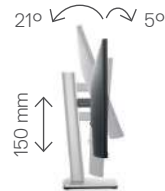

# Adjustability and connectivity

DELL 24 USB-C HUB MONITOR | P2422HE

Easily adjust the panel to your preferred viewing position.

Back view -  
Cable management slot

Tilt and height adjustable

Pivot

Swivel