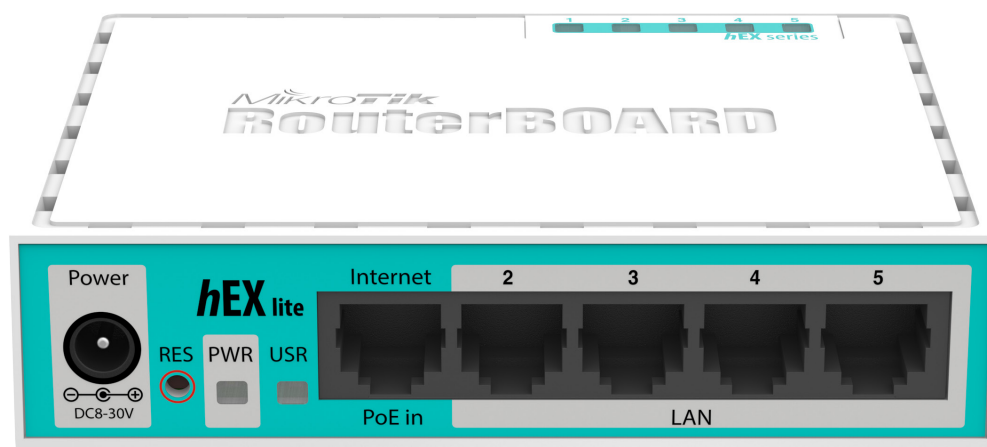

## hEX lite

The hEX lite is a small five port ethernet router in a nice plastic case.

Not only this is an attractive looking tiny SOHO unit, its price is lower than the RouterOS license alone - there simply is no choice when it comes to managing your wired home network, the hEX lite has it all.

It's probably the most affordable MPLS capable router on the market! No more compromise between price and features - hEX lite has both. With its compact design and clean looks, it will fit perfectly into any SOHO environment.

## Specifications

|                         |                 |
|-------------------------|-----------------|
| Product code            | RB750r2         |
| CPU nominal frequency   | 850 MHz         |
| CPU core count          | 1               |
| Size of RAM             | 64 MB           |
| 10/100 Ethernet ports   | 5               |
| PoE in                  | Yes             |
| Supported input voltage | 6V - 30V        |
| Dimensions              | 113 x 89 x 28mm |
| License level           | 4               |
| Operating System        | RouterOS        |
| CPU                     | QCA9533         |
| Max Power consumption   | 2W              |