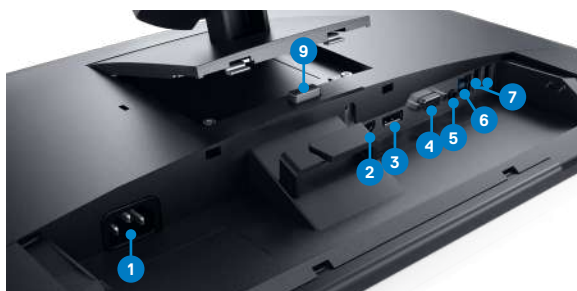

Adjustability and connectivity

DELL 24 TOUCH MONITOR | P2418HT

Easily adjust the panel to your preferred viewing position.

Back view -
Cable management slot

Extended tilt and height adjustable

Swivel

Connectivity