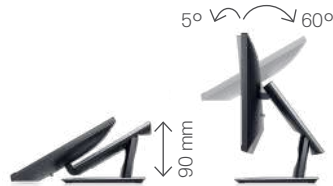

Adjustability and connectivity

DELL 24 TOUCH MONITOR | P2418HT

Easily adjust the panel to your preferred viewing position.

Back view -
Cable management slot

Extended tilt and height adjustable

Swivel

Connectivity