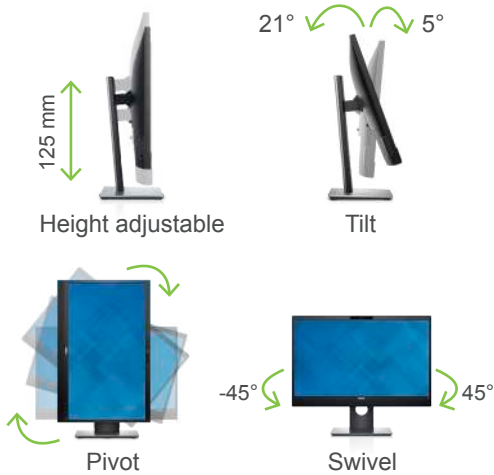

Easily adjust the panel to your preferred viewing position to work the way you like.