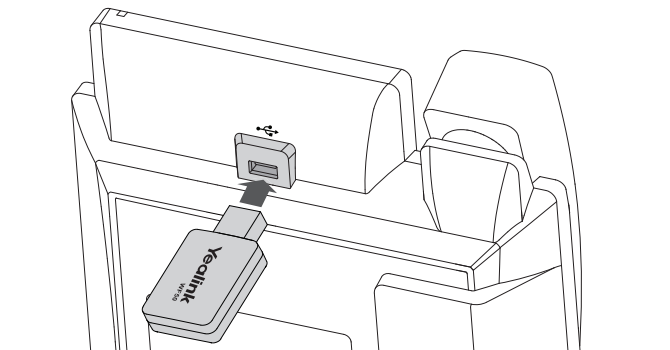

Specifications

- > Network Standard: IEEE 802.11 a/n/ac, IEEE 802.11 b/g/n
- > Transmission Rate:
  - 5GHz:
    - 11ac: Up to 433Mbps(dynamic)
    - 11n: Up to 150Mbps(dynamic)
    - 11a: Up to 54Mbps(dynamic)
  - 2.4GHz:
    - 11n: Up to 150Mbps(dynamic)
    - 11g: Up to 54Mbps(dynamic)
    - 11b: Up to 11Mbps(dynamic)
- > Frequency Range: 2.4GHz/5GHz
- > OS Support: Linux, Android
- > Antenna Type: Integrated
- > Security: WEP,WPA/WPA2,WPA-PSK/WPA2-PSK,WPA2-Enterprise
- > Interface: USB 2.0
- > Operating Voltage: 5.0 V DC $\pm$ 5%
- > Operating Voltage: 5.0 V DC $\pm$ 5%
- > Dimensions (L*W*H): 52mm*27mm*8mm