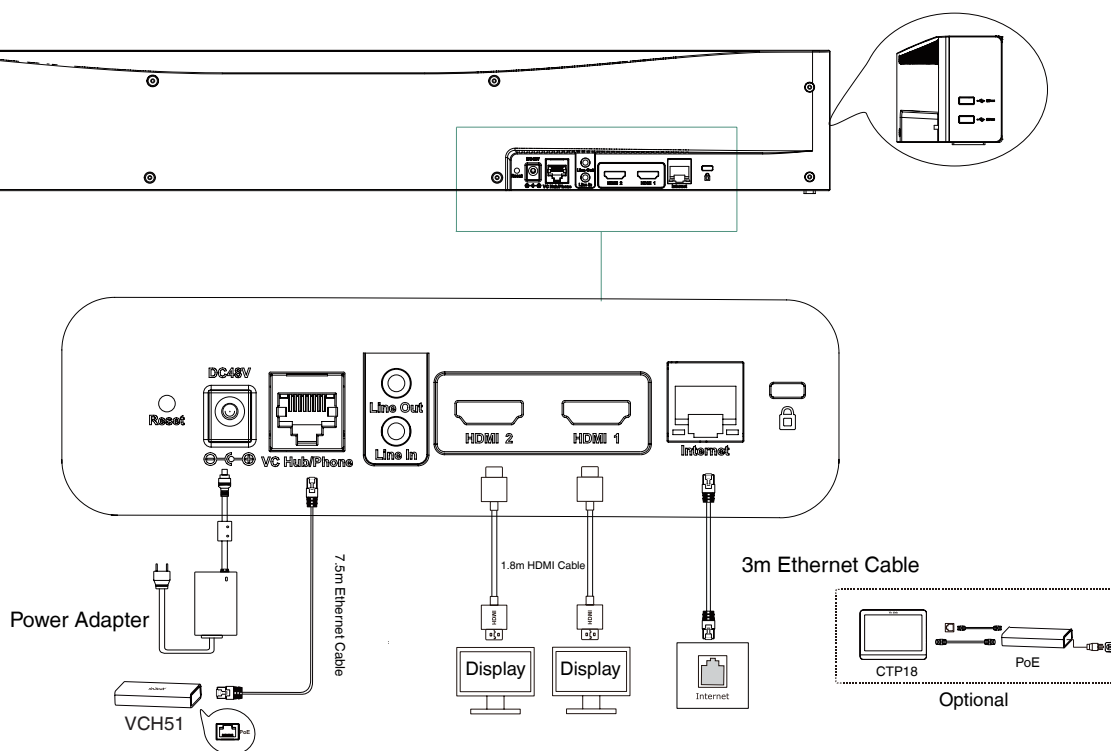

Connections

- 2 x HDMI output (CEC supported)
- HDMI input (through the VCH51 Sharing Kit)
- 1 x Line-in (3.5mm)
- 1 x Line-out (3.5mm)
- 2 x USB 2.0
- 1 x 10/100M/1000M Ethernet port

- 1 x Yealink extension port (RJ-45)
- 1 x Power port
- 1 x Security lock slot
- 1 x Reset slot

MeetingBar A30 Package

- Package contents:
 - MeetingBar A30 endpoint
 - 3m Ethernet cable
 - 2 x 1.8m HDMI cable
 - Mounting Bracket and Accessories
 - Power adapter
 - Quick Start Guide
 - Controller (optional):
 - CTP18 Touch Panel
 - VCR20 Remote Control
 - Content sharing(optional):
 - VCH51 Sharing Kit (HDMI/USB-C)
 - WPP20 Wireless Presentation Pod

- Carton Meas: 903*325*306mm

MeetingBar A30 + CTP18 Package

- Carton Meas: 923*495*327mm

Compliance

Endpoint Connections

Note:

- If you connect a touch display device, you can operate the A30 either by remote control or touch control.
- If you connect a non-touch display device, you can only use the remote control.