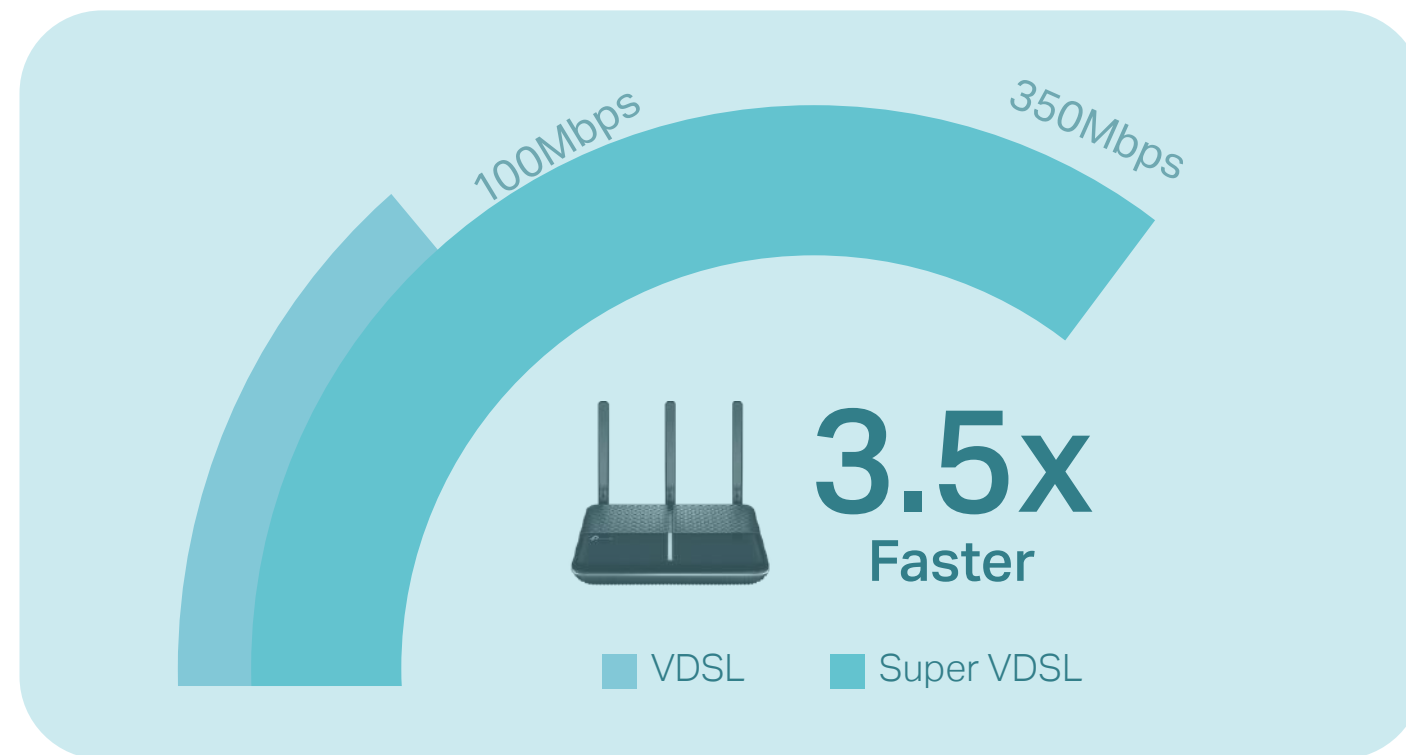

Highlights

Versatile Connectivity

As a powerful DSL modem router, the Archer VR600 supports super fast VDSL broadband of up to 350 Mbps, as well as a variety of other connection types. The LAN/WAN port accepts connection from Cable Modem or Fiber Modem, and the USB port supports 3G/4G dongle connection for a perfect main or backup internet connection.

Highlights

Super VDSL Technology

Super VDSL (VDSL2 Profile 35b) is the next generation of VDSL technology with download speeds up to 350 Mbps. The Archer VR600 is also backward compatible with the VDSL /ADSL standard and always provides the highest possible speed.

Media Sharing

One USB port can connect an external storage device to share files, photos, and videos at high-speed.

Highlights

MU-MIMO: Efficient Wi-Fi for Every Device

MU-MIMO technology serves up to four devices at once, reducing wait time, increasing Wi-Fi throughput for every device, and making each stream more efficient.

Full Gigabit Ports

4 Gigabit LAN ports help wired devices achieve peak performance for HD streaming and gaming.

Features

Speed

- **Ultimate Wireless Speed** – Combined wireless speeds of up to 300 Mbps (over 2.4 GHz) and 1733 Mbps (over 5 GHz)
- **Fast Gigabit Ports** – Fast Gigabit ports for rapid, reliable wired connections to computers, TVs and game consoles
- **4 x 4 MU-MIMO Technology** – Simultaneously exchanges data with several devices, achieving speeds which are 4x faster than standard AC routers