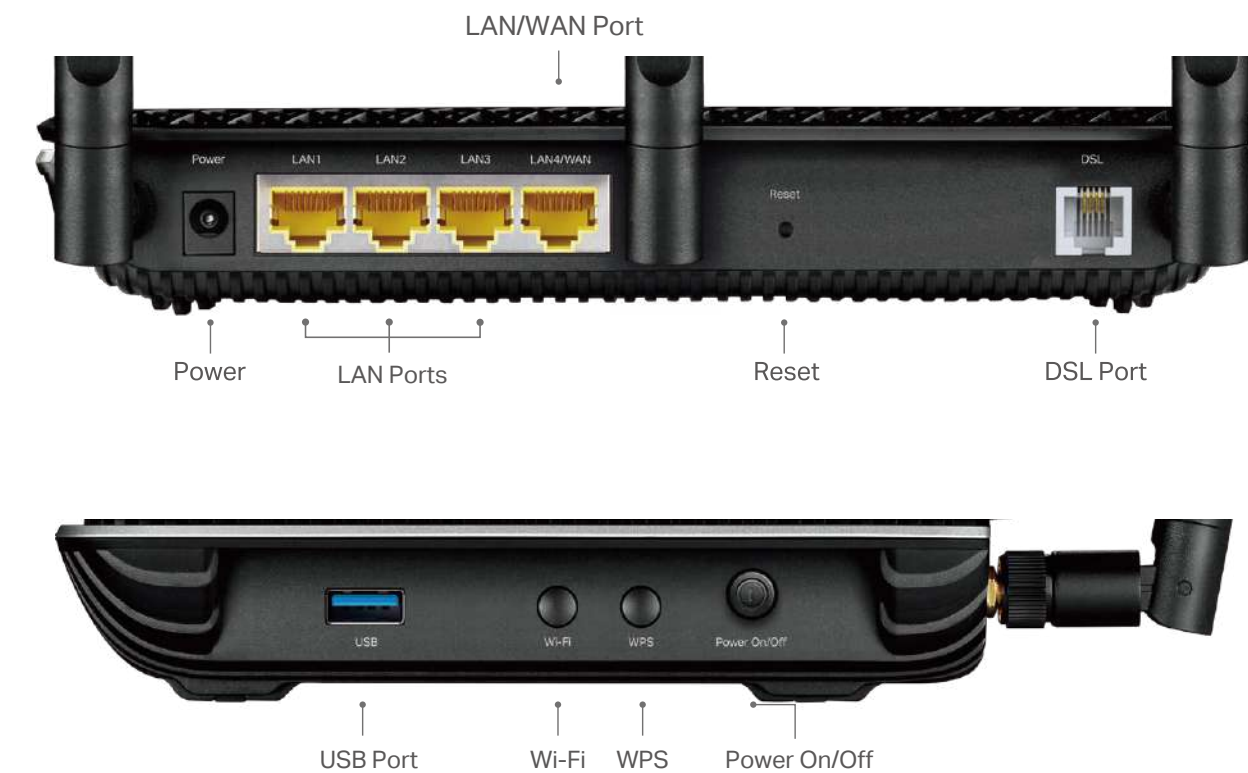

Specifications

Hardware

- Ethernet Ports: 3 Gigabit LAN Ports, 1 Gigabit LAN/WAN Port, 1 RJ11 Port, 1 USB Port
- Button: WPS Button, Reset Button, Power On/Off Button, Wi-Fi Button, LED On/Off Button
- External Power Supply: 12V/1.5A
- Dimensions (W x D x H): 8.5 x 6.5 x 1.4 in (216 x 164 x 36.8 mm)
- IEEE Standards: IEEE 802.3, IEEE 802.3u, 802.3ab
- VDSL2 Standards: ITU G.993.2, Up to 35b profile (POTS)
  ITU-T G.993.5 (G.vector)
  ITU-T G.998.4 (G.INP)
- ADSL Standards: Full-rate ANSI T1.413 Issue 2,
  ITU-T G.992.1(G.DMT),
  ITU-T G.992.2(G.Lite),
  ITU-T G.994.1 (G.hs),
- ADSL2 Standards: ITU-T G.992.3 (G.DMT.bis),
- ADSL2+ Standards: ITU-T G.992.5
- Antenna Type: 3 External Dual Band Antennas + 1 Internal 5 GHz Antenna

Wireless

- Wireless Standards: IEEE 802.11ac/n/a 5 GHz, IEEE 802.11b/g/n 2.4 GHz
- Frequency: 2.4 GHz and 5 GHz
- Signal Rate: 1733 Mbps on 5 GHz, 300Mbps on 2.4 GHz
- Transmit Power: <20dBm (2.4 GHz), <23dBm (5 GHz)
- Wireless Function: Enable/Disable Wireless Radio, Wireless Statistics
- Wireless Security: 64/128-bit WEP, WPA/WPA2, WPA-PSK/WPA-PSK2 encryptions
- Wireless Schedule: Support 2.4 GHz and 5 GHz Wireless Schedule