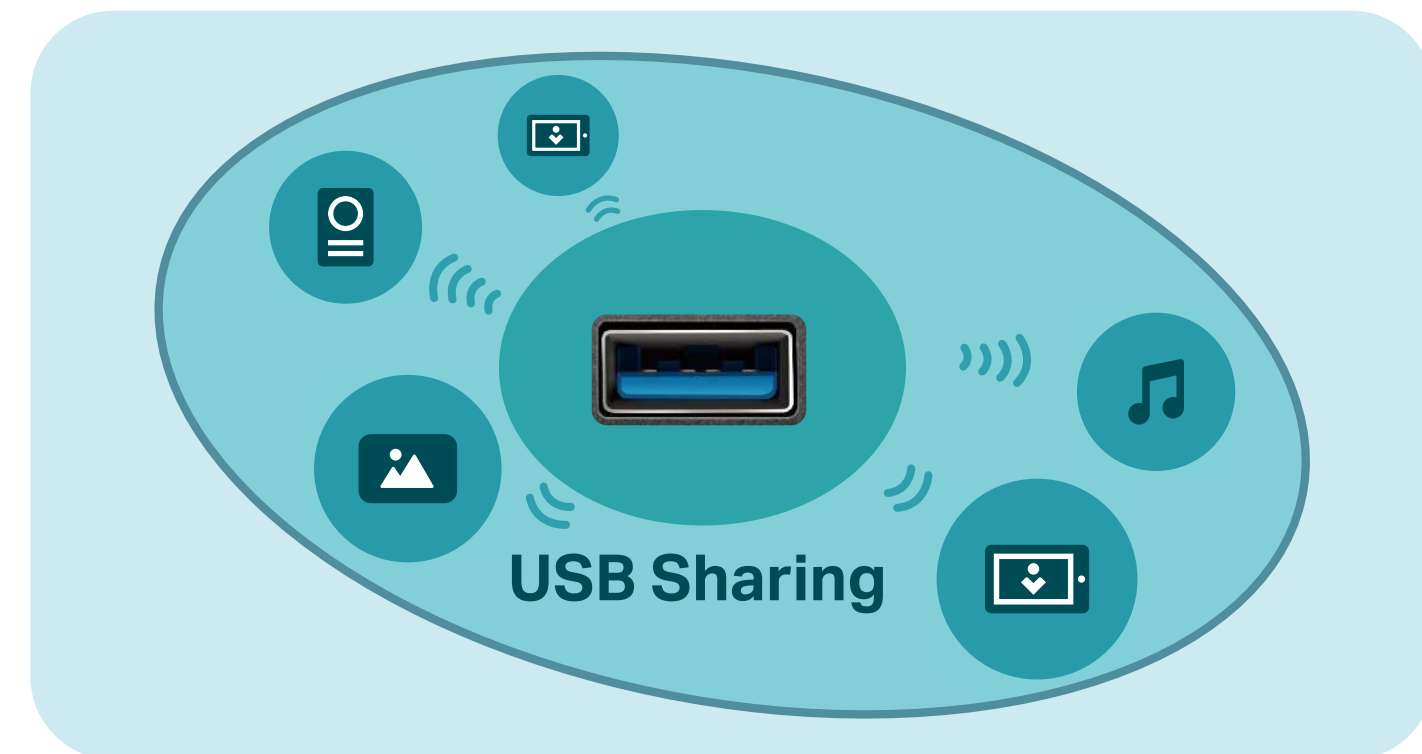

Highlights

Super VDSL Technology

Super VDSL (VDSL2 Profile 35b) is the next generation of VDSL technology with download speeds up to 350 Mbps. The Archer VR600 is also backward compatible with the VDSL /ADSL standard and always provides the highest possible speed.

Media Sharing

One USB port can connect an external storage device to share files, photos, and videos at high-speed.

Highlights

MU-MIMO: Efficient Wi-Fi for Every Device

MU-MIMO technology serves up to four devices at once, reducing wait time, increasing Wi-Fi throughput for every device, and making each stream more efficient.

Full Gigabit Ports

4 Gigabit LAN ports help wired devices achieve peak performance for HD streaming and gaming.

Features

Speed

- **Ultimate Wireless Speed** – Combined wireless speeds of up to 300 Mbps (over 2.4 GHz) and 1733 Mbps (over 5 GHz)
- **Fast Gigabit Ports** – Fast Gigabit ports for rapid, reliable wired connections to computers, TVs and game consoles
- **4 x 4 MU-MIMO Technology** – Simultaneously exchanges data with several devices, achieving speeds which are 4x faster than standard AC routers

Easy Sharing

- USB Port for Fast Sharing – Allows USB access to share your files and media locally and remotely
- Built-in Media Server – Allows you to play music, watch videos and view photos from any device on your network