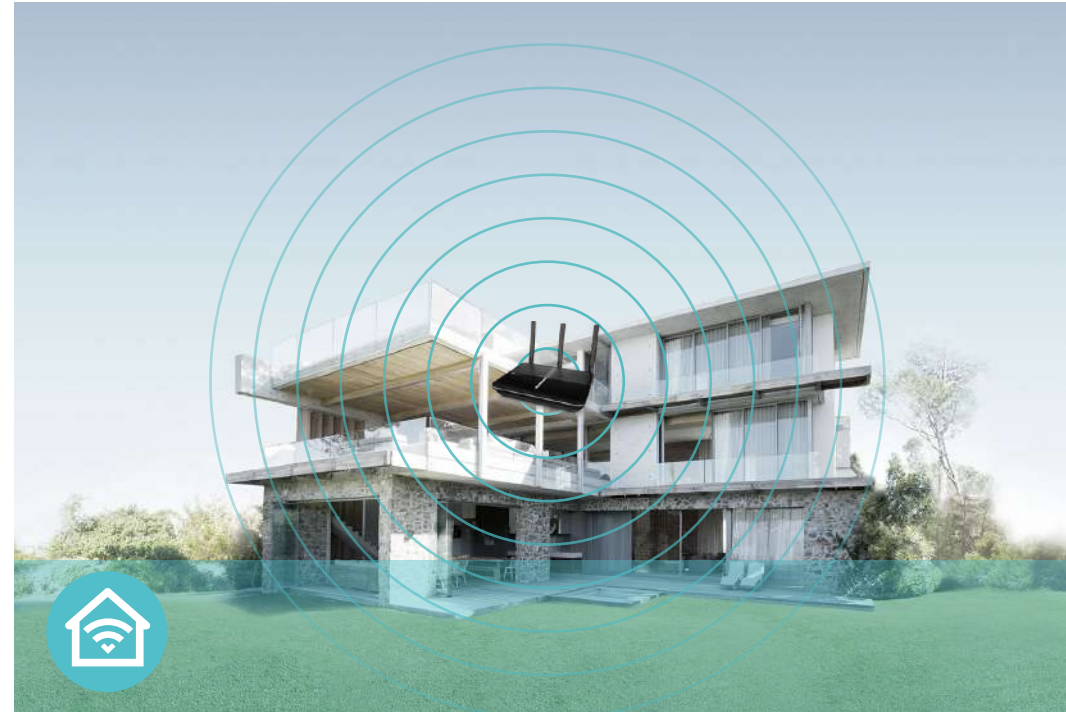

Media Sharing

One USB port can connect an external storage device to share files, photos, and videos at high-speed.

Highlights

MU-MIMO: Efficient Wi-Fi for Every Device

MU-MIMO technology serves up to four devices at once, reducing wait time, increasing Wi-Fi throughput for every device, and making each stream more efficient.

Full Gigabit Ports

4 Gigabit LAN ports help wired devices achieve peak performance for HD streaming and gaming.

Features

Speed

- **Ultimate Wireless Speed** – Combined wireless speeds of up to 300 Mbps (over 2.4 GHz) and 1733 Mbps (over 5 GHz)
- **Fast Gigabit Ports** – Fast Gigabit ports for rapid, reliable wired connections to computers, TVs and game consoles
- **4 x 4 MU-MIMO Technology** – Simultaneously exchanges data with several devices, achieving speeds which are 4x faster than standard AC routers

Wi-Fi Range

- **Superior Coverage** – 3 external dual band antennas and 1 internal 5 GHz antenna provide superior Wi-Fi coverage all across your home.
- **Wi-Fi with Beamforming** – Beamforming technology locates the connected devices and further improves the range and the signal strength to each mobile device, delivering a more reliable and efficient wireless connection