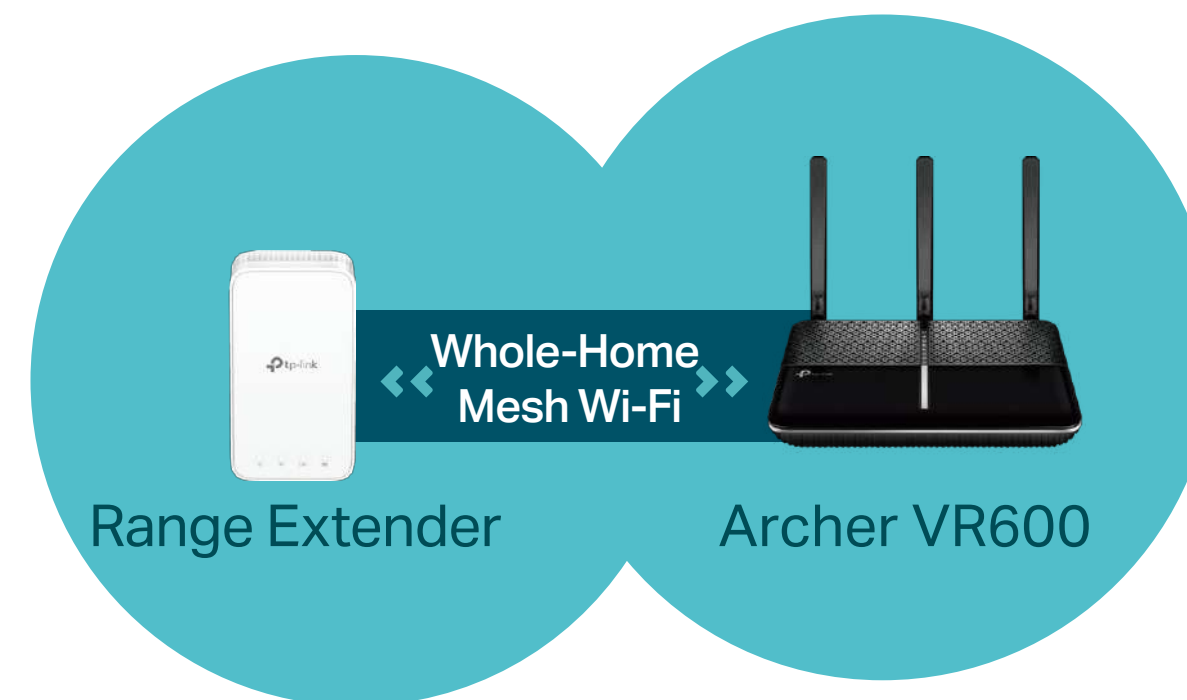

Highlights

Versatile Connectivity

As a powerful DSL modem router, the Archer VR600 supports super fast VDSL broadband of up to 350 Mbps, as well as a variety of other connection types. The LAN/WAN port accepts connection from Cable Modem or Fiber Modem, and the USB port supports 3G/4G dongle connection for a perfect main or backup internet connection.

Highlights

Super VDSL Technology

Super VDSL (VDSL2 Profile 35b) is the next generation of VDSL technology with download speeds up to 350 Mbps. The Archer VR600 is also backward compatible with the VDSL /ADSL standard and always provides the highest possible speed.

Media Sharing

One USB port can connect an external storage device to share files, photos, and videos at high-speed.

Highlights

MU-MIMO: Efficient Wi-Fi for Every Device

MU-MIMO technology serves up to four devices at once, reducing wait time, increasing Wi-Fi throughput for every device, and making each stream more efficient.