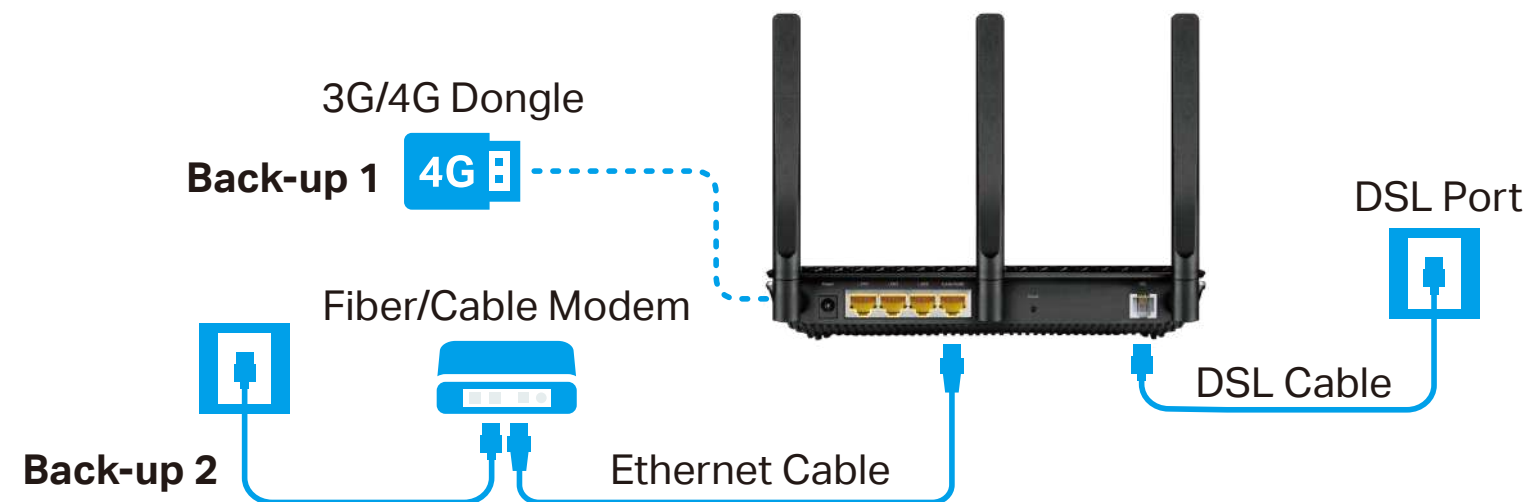

AC2100

Wireless MU-MIMO

VDSL/ADSL Modem Router

Super VDSL
Support 350 Mbps
VDSL Access

Archer VR600

1733 Mbps + 300 Mbps
AC2100 Dual Band Wi-Fi

4x4
MU-MIMO

Full Gigabit
Ports

Highlights

Versatile Connectivity

As a powerful DSL modem router, the Archer VR600 supports super fast VDSL broadband of up to 350 Mbps, as well as a variety of other connection types. The LAN/WAN port accepts connection from Cable Modem or Fiber Modem, and the USB port supports 3G/4G dongle connection for a perfect main or backup internet connection.

Highlights

Super VDSL Technology

Super VDSL (VDSL2 Profile 35b) is the next generation of VDSL technology with download speeds up to 350 Mbps. The Archer VR600 is also backward compatible with the VDSL /ADSL standard and always provides the highest possible speed.

Media Sharing

One USB port can connect an external storage device to share files, photos, and videos at high-speed.

Highlights

MU-MIMO: Efficient Wi-Fi for Every Device

MU-MIMO technology serves up to four devices at once, reducing wait time, increasing Wi-Fi throughput for every device, and making each stream more efficient.