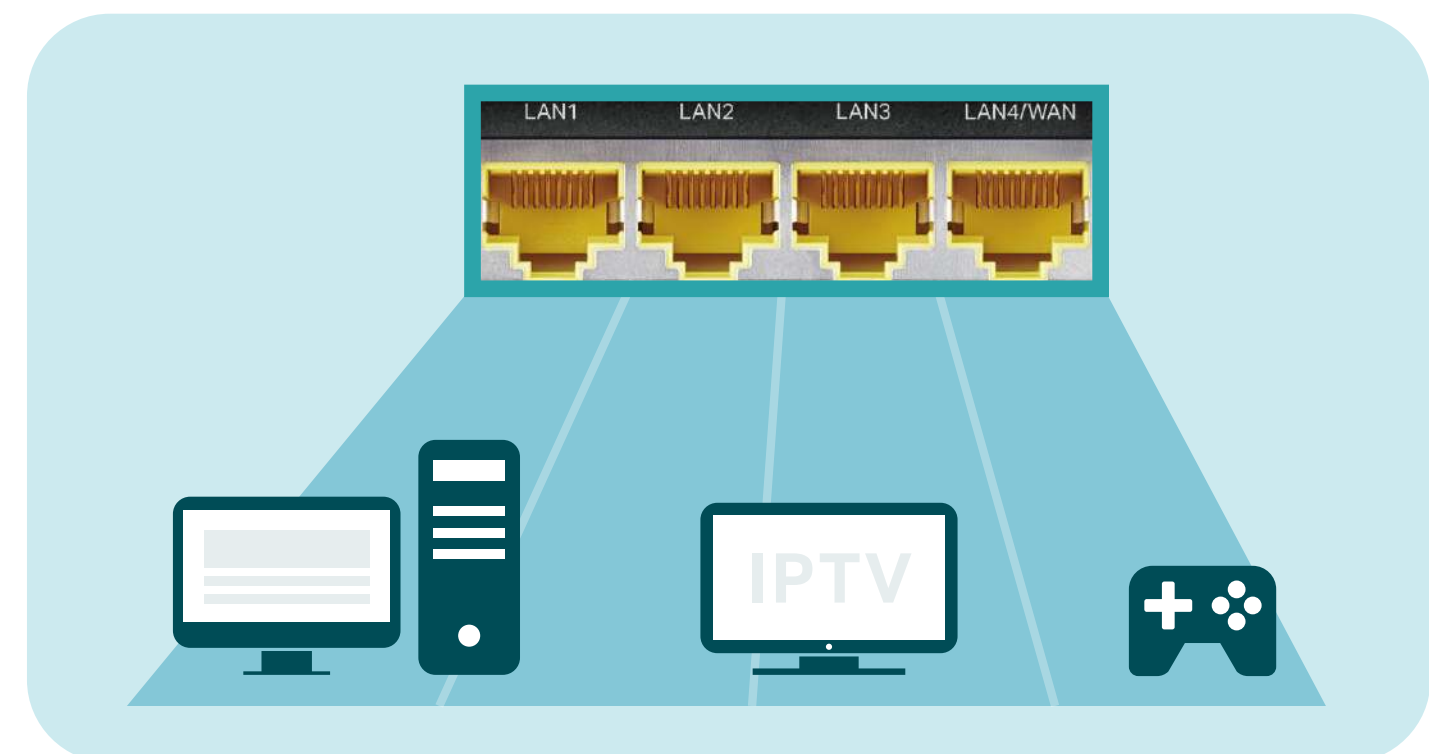

Highlights

Super VDSL Technology

Super VDSL (VDSL2 Profile 35b) is the next generation of VDSL technology with download speeds up to 350 Mbps. The Archer VR600 is also backward compatible with the VDSL /ADSL standard and always provides the highest possible speed.

Media Sharing

One USB port can connect an external storage device to share files, photos, and videos at high-speed.

Highlights

MU-MIMO: Efficient Wi-Fi for Every Device

MU-MIMO technology serves up to four devices at once, reducing wait time, increasing Wi-Fi throughput for every device, and making each stream more efficient.

Full Gigabit Ports

4 Gigabit LAN ports help wired devices achieve peak performance for HD streaming and gaming.

Features

Speed

- **Ultimate Wireless Speed** – Combined wireless speeds of up to 300 Mbps (over 2.4 GHz) and 1733 Mbps (over 5 GHz)
- **Fast Gigabit Ports** – Fast Gigabit ports for rapid, reliable wired connections to computers, TVs and game consoles
- **4 x 4 MU-MIMO Technology** – Simultaneously exchanges data with several devices, achieving speeds which are 4x faster than standard AC routers

Wi-Fi Range

- **Superior Coverage** – 3 external dual band antennas and 1 internal 5 GHz antenna provide superior Wi-Fi coverage all across your home.
- **Wi-Fi with Beamforming** – Beamforming technology locates the connected devices and further improves the range and the signal strength to each mobile device, delivering a more reliable and efficient wireless connection