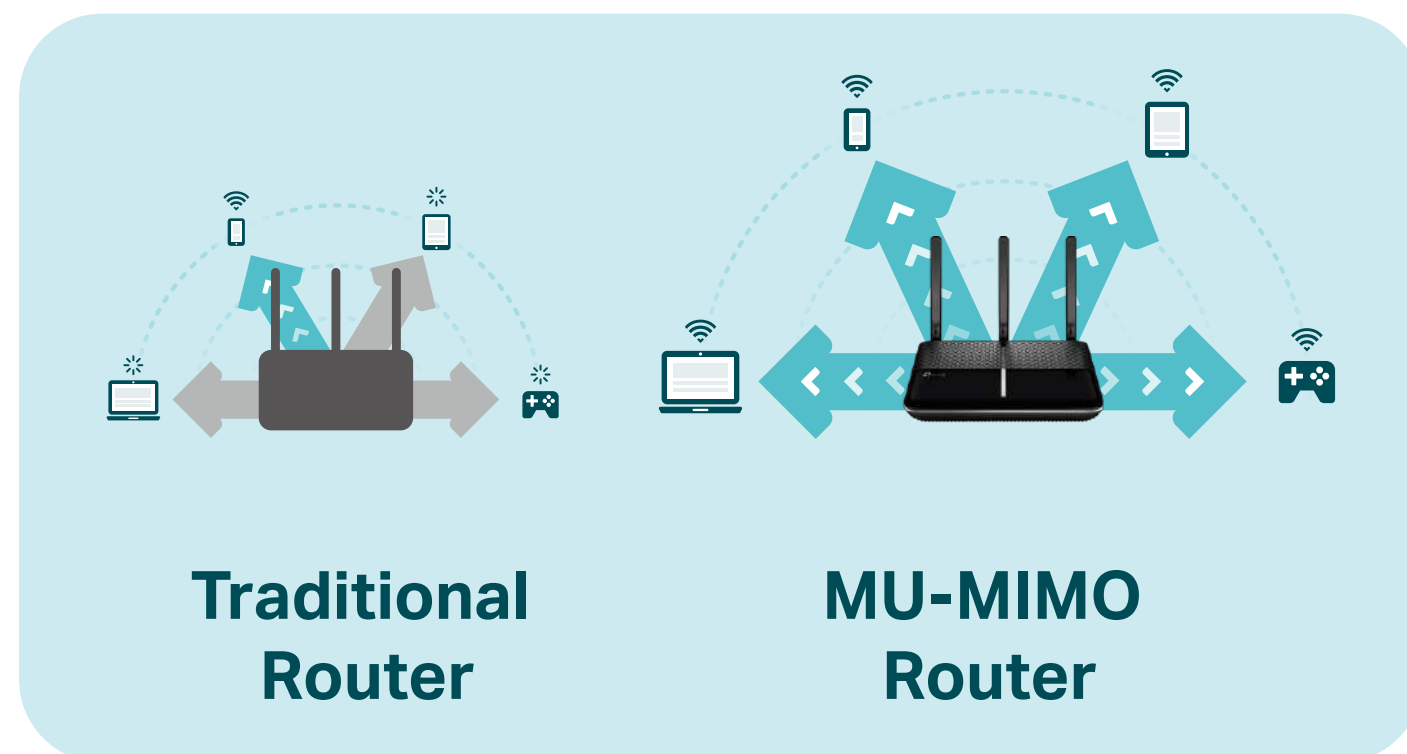

Highlights

Super VDSL Technology

Super VDSL (VDSL2 Profile 35b) is the next generation of VDSL technology with download speeds up to 350 Mbps. The Archer VR600 is also backward compatible with the VDSL /ADSL standard and always provides the highest possible speed.

Media Sharing

One USB port can connect an external storage device to share files, photos, and videos at high-speed.

Highlights

MU-MIMO: Efficient Wi-Fi for Every Device

MU-MIMO technology serves up to four devices at once, reducing wait time, increasing Wi-Fi throughput for every device, and making each stream more efficient.

Full Gigabit Ports

4 Gigabit LAN ports help wired devices achieve peak performance for HD streaming and gaming.

Features

Speed

- **Ultimate Wireless Speed** – Combined wireless speeds of up to 300 Mbps (over 2.4 GHz) and 1733 Mbps (over 5 GHz)
- **Fast Gigabit Ports** – Fast Gigabit ports for rapid, reliable wired connections to computers, TVs and game consoles
- **4 x 4 MU-MIMO Technology** – Simultaneously exchanges data with several devices, achieving speeds which are 4x faster than standard AC routers