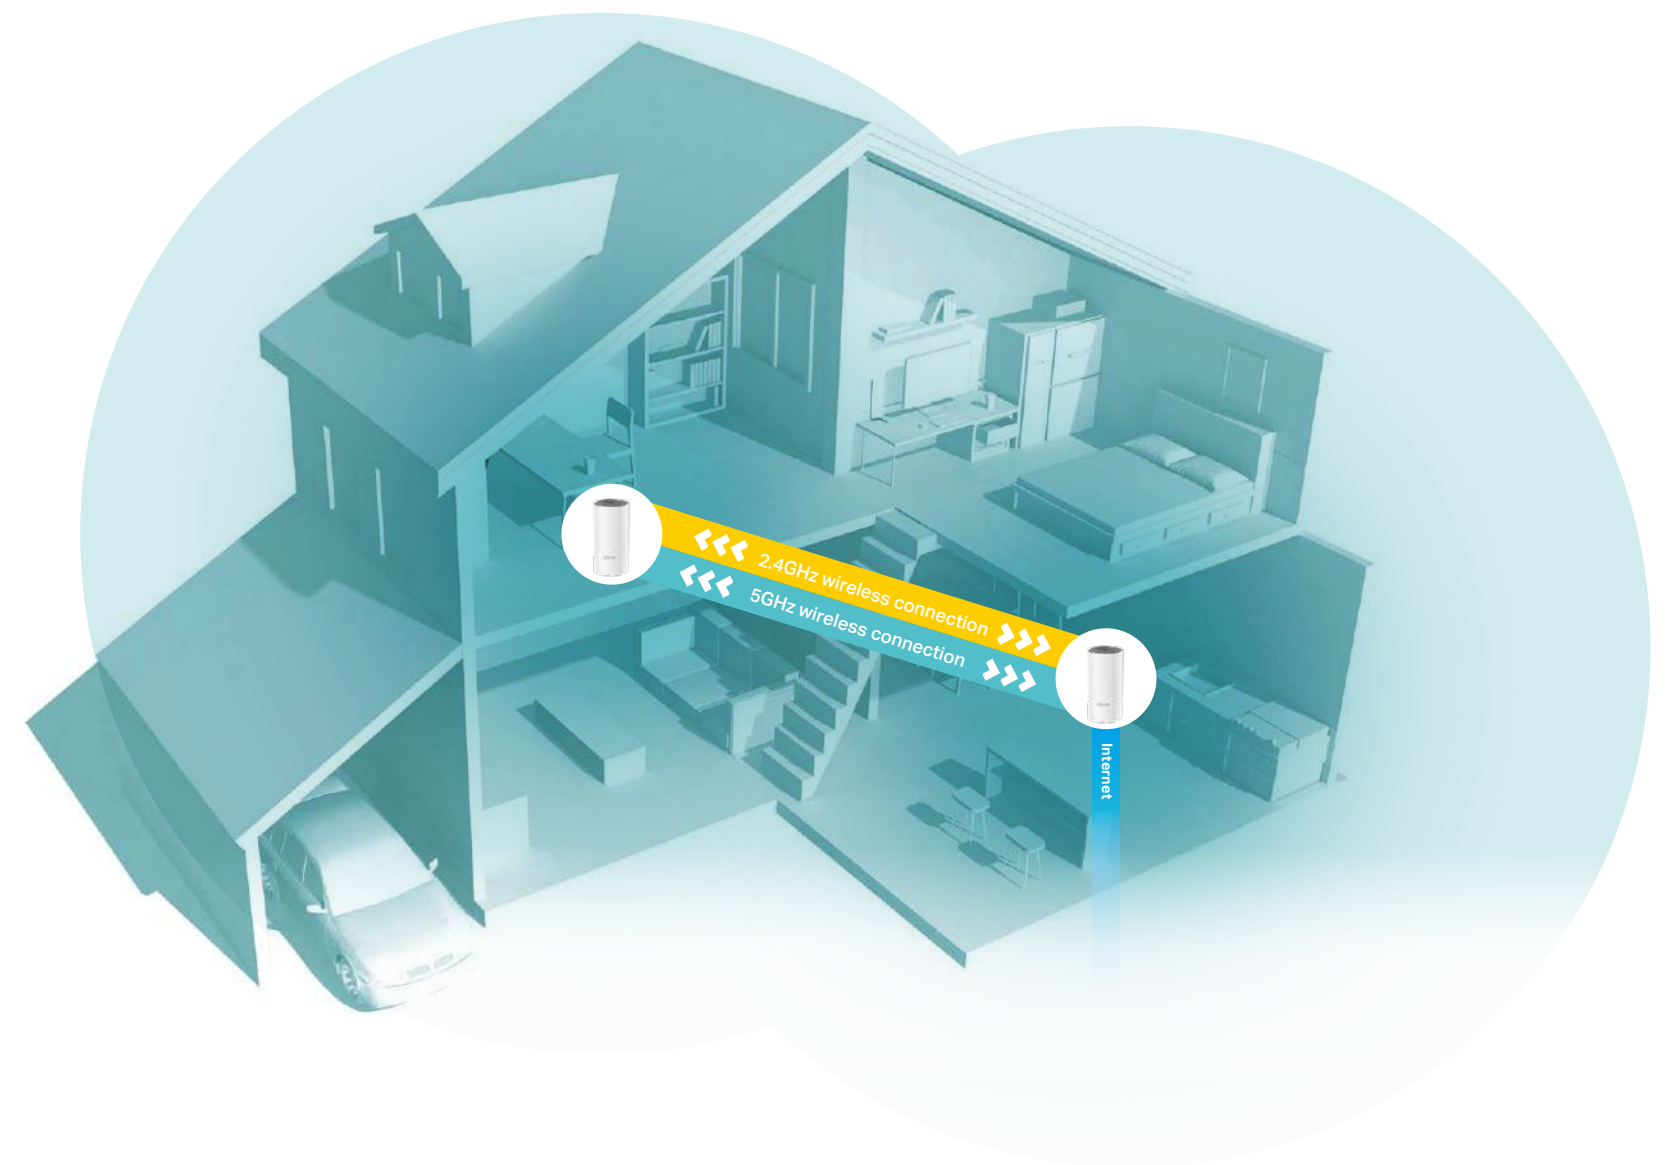

Fast Mesh Wi-Fi for Your Whole Home

Deco is the simplest way to guarantee a strong Wi-Fi signal in every corner of your home. Enjoy fast and stable connections for an army of devices in homes up to 2,800 ft² / 260 m². Setup is made easier with the Deco app there to walk you through every step.‡

Wi-Fi Dead-Zone Killer

Eliminate weak signal areas with whole home Wi-Fi. No more searching around for a stable connection.

No More Buffering

AC1200 dual band Wi-Fi ensures a smooth gaming and 4K streaming experience with 11ac Wave 2 MU-MIMO technology and provides lag-free connections for up to 100 devices.‡

Seamless Roaming with One Wi-Fi Name

Deco units work together to form one unified Wi-Fi network with a single SSID. Walk through your home and stay connected with the fastest possible speeds made possible with Deco's seamless coverage and Plug & Play Mesh Technology.†

Parental Controls

Limit online time and block inappropriate websites according to unique profiles created for each family member.

Features

Assisted Setup

Easily set up Decos and find the ideal spot to place each unit