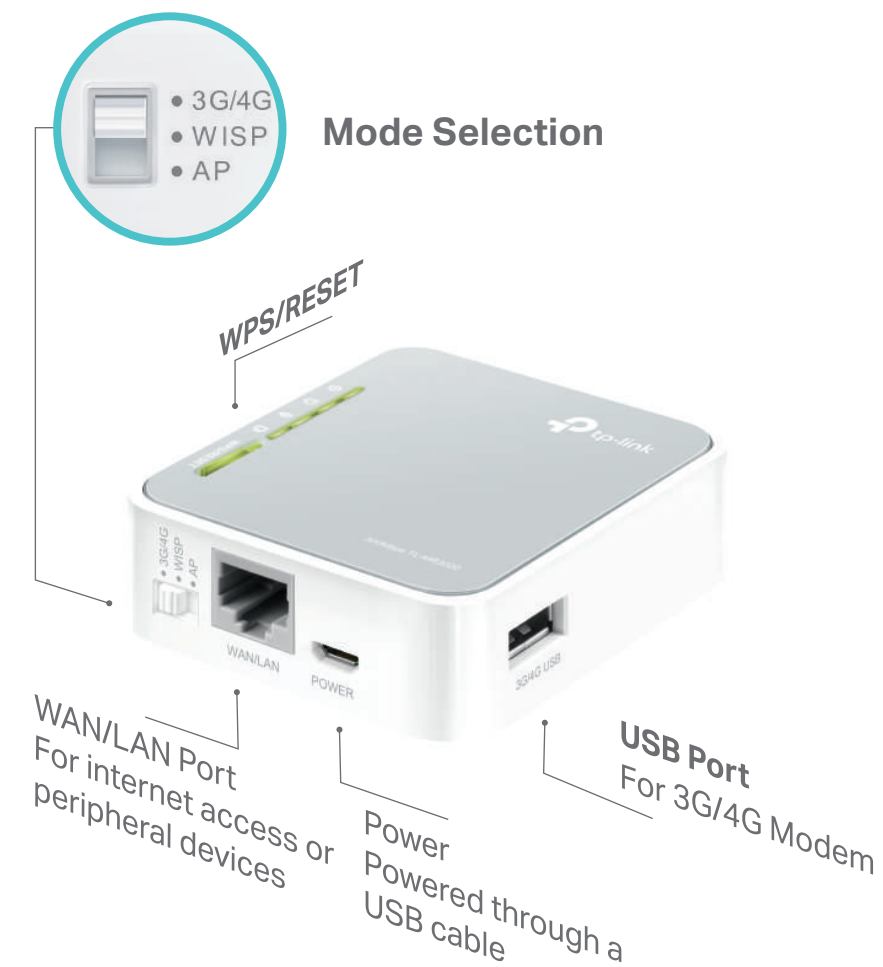

Portable 3G/4G Wireless N Router

Pocket-sized for
Travel-Ready Wi-Fi

TL-MR3020

3G/4G Sharing

300Mbps
Wireless Speed

Multi-Mode

Highlights

Share internet from anywhere you have a 3G or 4G mobile connection

Ease of Use

- **Intuitive Web UI** – Ensures quick and simple Installation without hassle
- **Fast Encryption** – One-touch WPA wireless security encryption with the WPS button

Security

- **Guest Network** – Keeps your main network secure by creating a separate network for friends and visitors
- **Access Control** – Establishes a whitelist or blacklist to allow or restrict certain devices to access the internet
- **Parental Controls** – Restricts internet access time and contents for children devices
- **Encryptions for Secure Network** – WPA-PSK and WPA2-PSK encryptions provide active protection against security threats

Specifications

Hardware

- Ports: 1 10/100Mbps WAN/LAN Port, 1 USB 2.0 Port, 1 Micro USB Port
- Buttons: WPS/Reset Button, Mode Switch
- Antennas: Internal Antennas
- External Power Supply: 5VDC/1A
- Dimensions (W x D x H): 2.9× 2.6×0.9 in. (74×67×22mm)