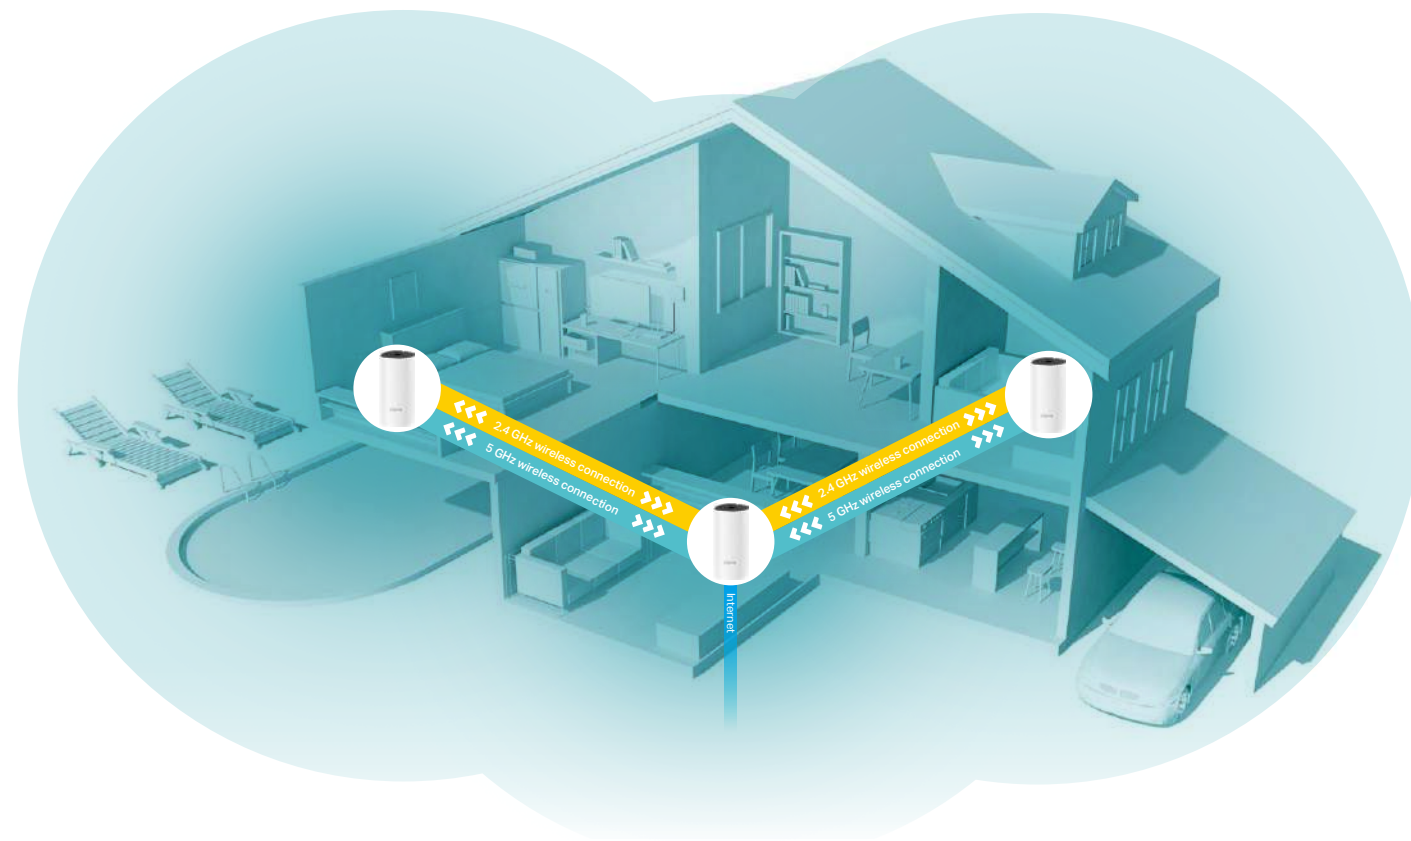

deco™

Whole Home Mesh Wi-Fi System
Seamless Roaming | Parental Controls | Easy Setup

AC1200 Whole Home Mesh Wi-Fi System

Deco M4

tp-link

Highlights

Fast. Stable. Everywhere.

Deco is the simplest way to guarantee a strong Wi-Fi signal in every corner of your home. Enjoy fast, stable connections for an army of devices in a whole-home coverage. Setup is made easier with the Deco app there to walk you through every step.

Wi-Fi Dead-Zone Killer

Eliminate weak signal areas with whole home Wi-Fi. No more searching around for a stable connection.

No More Buffering

3x faster AC1200 dual band Wi-Fi ensures a smooth gaming and 4K streaming experience with 11ac Wave 2 MU-MIMO technology and provides lag-free connections for up to 100 devices.

Seamless Roaming with One Wi-Fi Name

Deco units work together to form one unified Wi-Fi network with a single SSID. Walk through your home and stay connected with the fastest possible speeds thanks to Deco's seamless coverage and Plug-and-Play Mesh Technology.

Parental Controls

Limit online time and block inappropriate content according to unique profiles created for each family member.

Features

Assisted Setup

Easily set up Decos and find the ideal spot to place each unit