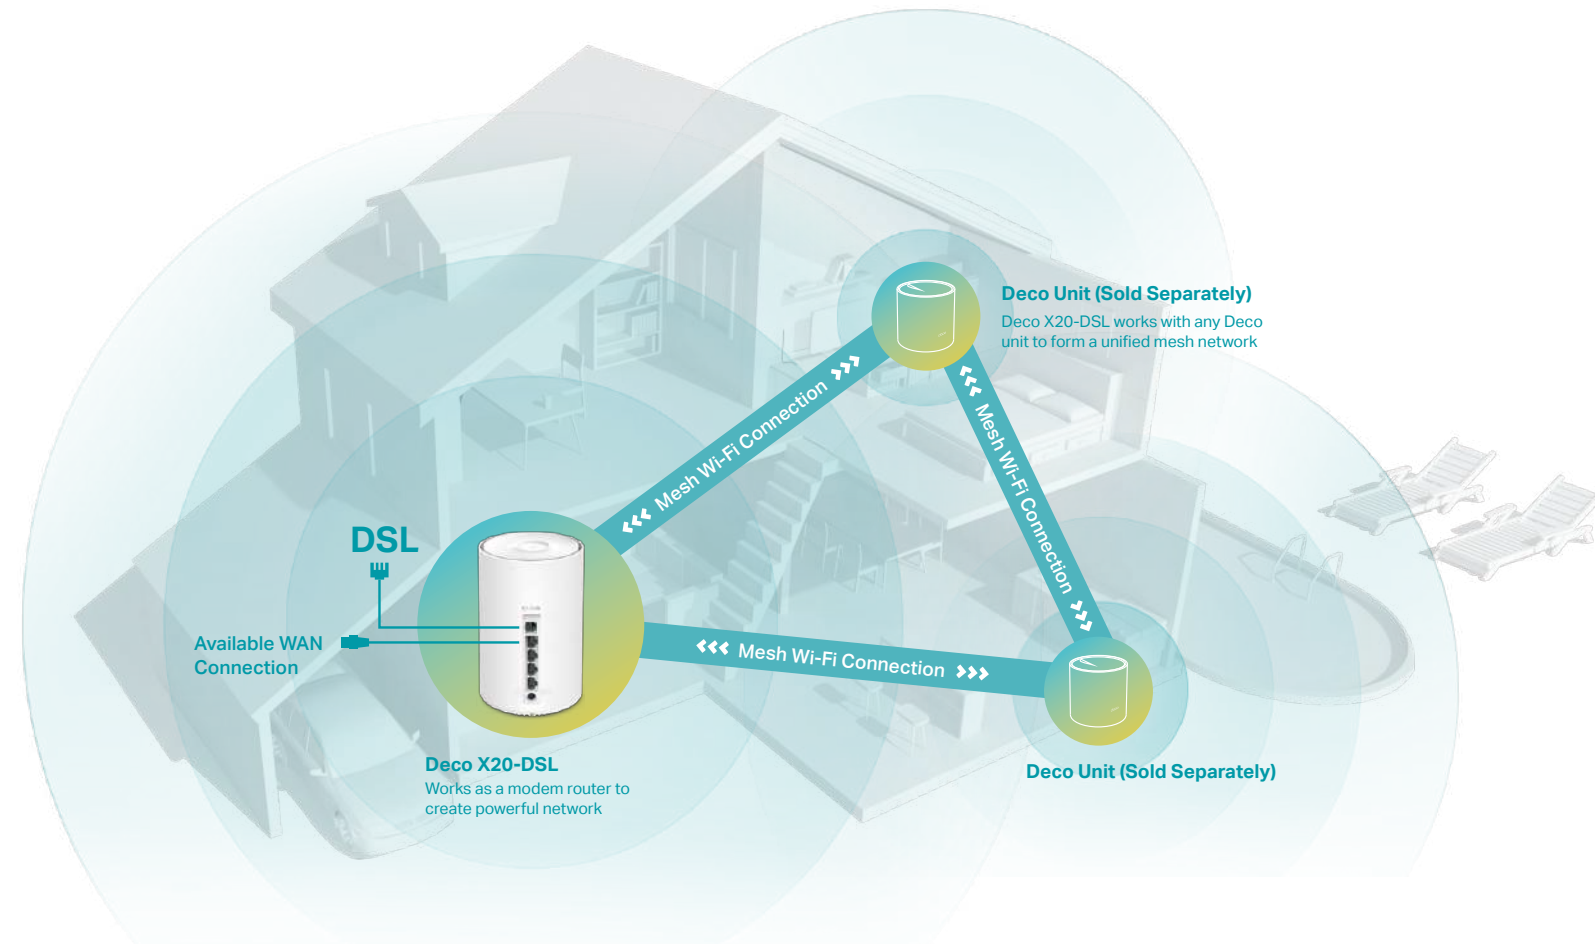

# AX1800 VDSL Whole Home Mesh Wi-Fi 6 System

Super VDSL  
Support 350 Mbps  
VDSL Access\*

Deco X20-DSL

Works as a **VDSL** Modem Router

Faster Wi-Fi Speed up to 1800 Mbps†

Connects over 150 Devices†

## Superior Mesh Wi-Fi , Everywhere

Deco DSL = TP-Link Mesh Technology + Wi-Fi 6 + HomeShield + DSL Modem Router

### Super VDSL Technology

Super VDSL (VDSL2 Profile 35b) is the next generation of VDSL technology with download speeds up to 350 Mbps.