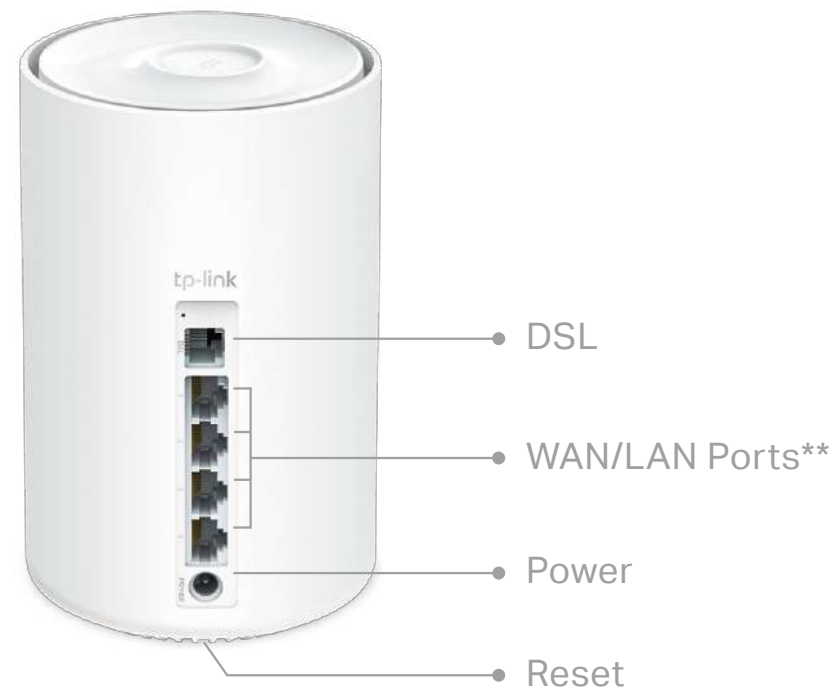

Specifications

Hardware

- CPU: 1.5 GHz Quad-Core CPU
- Ethernet Port: 4 Gigabit ports (WAN/LAN auto-sensing)
- Compatibility: VDSL2 / ADSL2+ / ADSL2 / ADSL
- Button: 1 RESET button on the underside
- Antenna: 2 internal omni-directional antennas
- Power Consumption (with power adapter): 16.07 W max
- Dimensions (W × D × H): 4.13 × 4.13 × 6.57 in (105 × 105 × 167mm)
- Power Adapter Input: 100-240V~50-60Hz 0.6A
- Power Adapter Output: 12V $\equiv$ 1.5A

Attention: This device may only be used indoors in all EU member states, EFTA countries and Northern Ireland.

Attention: This device may only be used indoors in Great Britain.

Specifications are subject to change without notice. All the brands and product names are trademarks or registered trademarks of their respective holders.

*Clients need to support 802.11k/v/r and may require additional setup. Performance may vary depending on the client device.

§HomeShield includes the Free Basic Plan. Fees apply for the Pro Plan. Visit [tp-link/homeshield](https://www.tp-link.com/homeshield) for more information.

^Use of Wi-Fi 6 and other features including OFDMA, MU-MIMO, 1024-QAM, and BSS Color require clients to also support the corresponding features.

†Maximum wireless signal rates are the physical rates derived from IEEE Standard 802.11 specifications. Actual wireless data throughput and wireless coverage, and quantity of connected devices are not guaranteed and will vary as a result of network conditions, client limitations, and environmental factors, including building materials, obstacles, volume and density of traffic, and client location.

*Actual DSL downlink speeds vary between households. Factors affecting DSL speeds include the internet service level, real-time network capacity, equipment and client limitations, environmental factors.

**All WAN/LAN ports will operate as either WAN or LAN ports. Only one port can serve as a WAN port at a time.

©2021 TP-Link

Wireless

- Wireless Standards: IEEE 802.11a/n/ac/ax 5GHz, IEEE 802.11b/g/n/ax 2.4GHz
- Mesh protocol: 802.11k/v/r†
- Frequency: 2.4GHz and 5GHz
- Signal Rate: 574 Mbps on 2.4GHz, 1201 Mbps on 5GHz†
- Transmit Power: CE: ≤20 dBm (2.4GHz), ≤23 dBm (5GHz)
- Wireless Security: WPA/WPA2-PSK/WPA3 encryptions

Software

- Working Mode: DSL, Router, Access Point
- WAN Type: Dynamic IP/Static IP/PPPoE/L2TP/PPTP/PPPoA/IPoA/DS-Lite
- Protocols: Supports IPv4 and IPv6
- Guest Network: 2.4GHz Guest Network×1, 5GHz Guest Network×1
- Features: Parental Controls, QoS (Quality of Service), Anti-virus, Address Reservation, Port Forwarding, TP-Link DDNS, IPTV, IPv6, LED Control, Smart Connect, Optional Ethernet backhaul, 1024-QAM[^], BSS Color[^]

Others