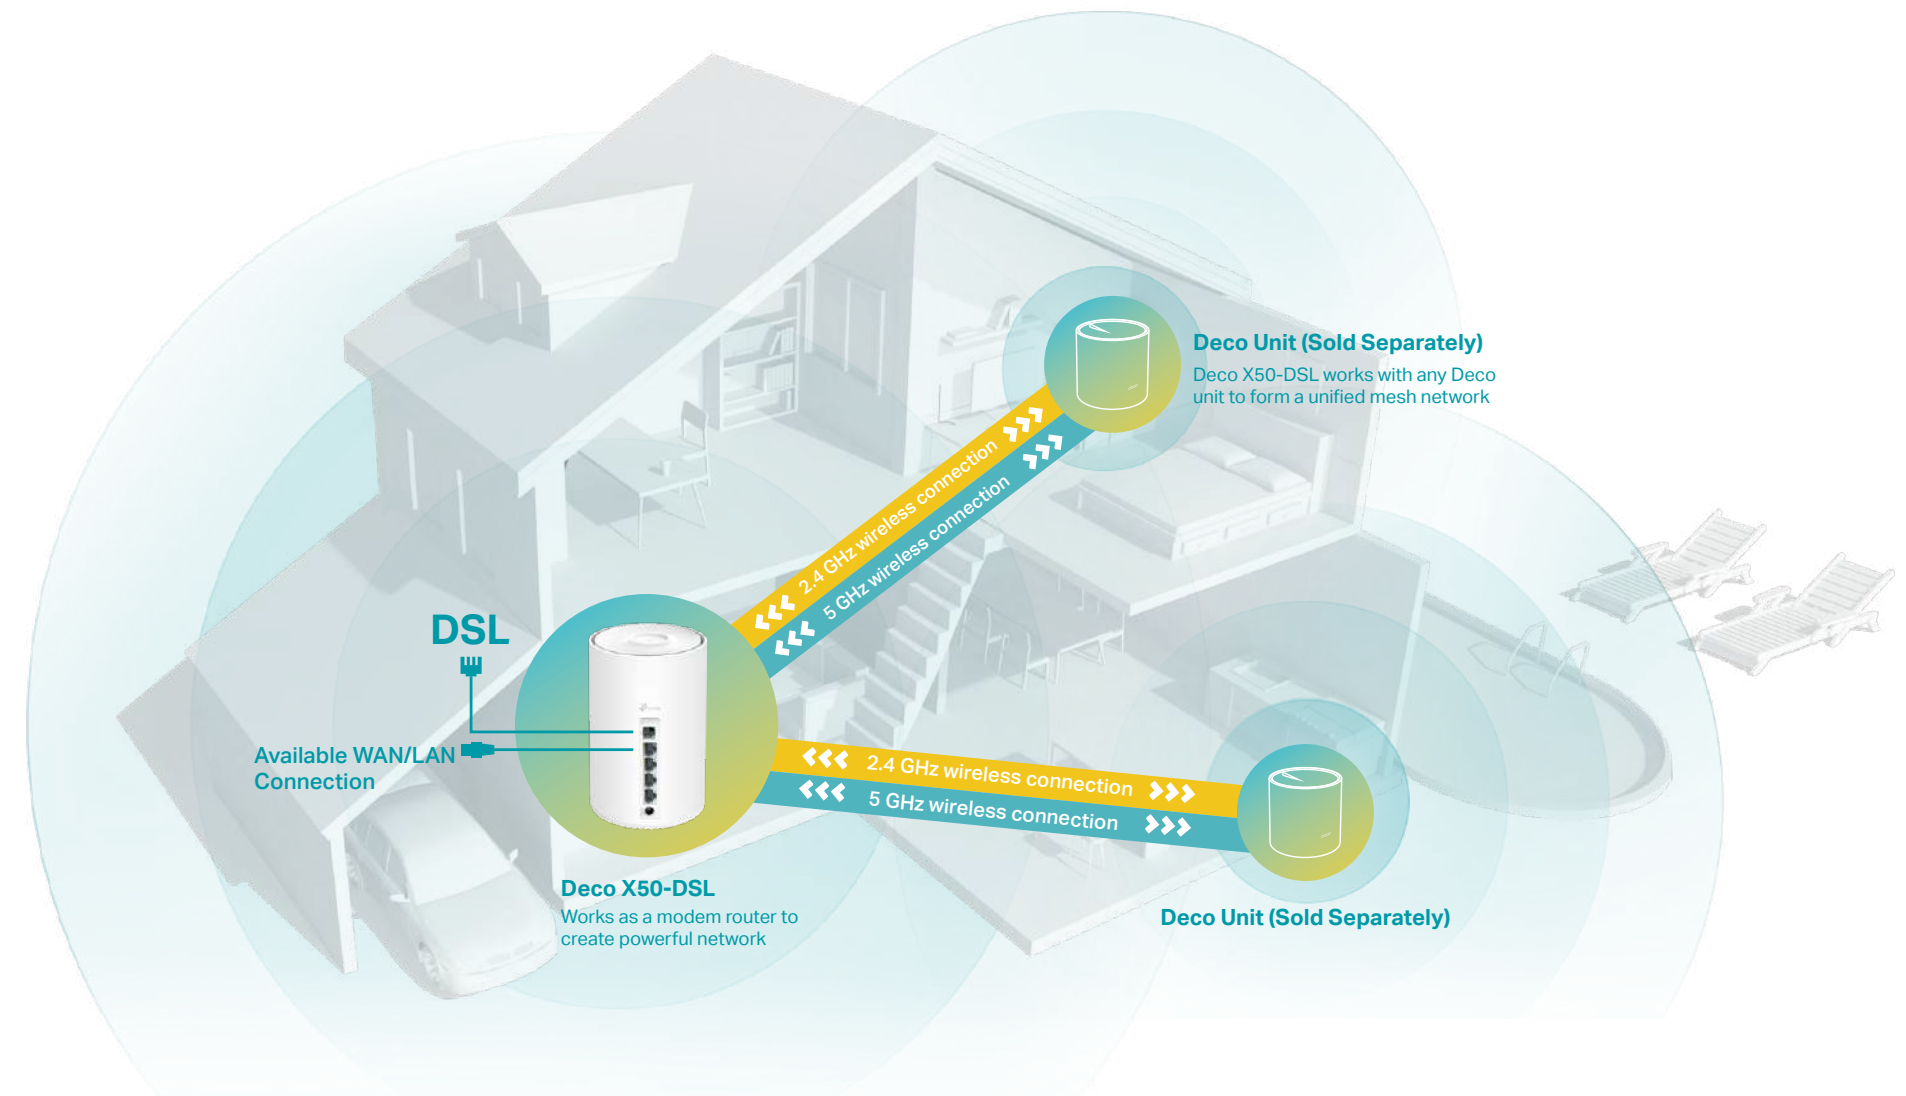

Deco X50-DSL

Highlights

Wi-Fi Dead-Zone Killer

Eliminate weak signal areas with clearer, stronger whole home Wi-Fi generated by Wi-Fi 6. No more searching around for a stable connection.[^]

Seamless AI-Driven Mesh

Deco Mesh system forms a unified network with a single network name. With built-in AI-Roaming technology, it creates the ideal Mesh Wi-Fi solution with its advanced algorithms and self-learning. Walk through your home and enjoy seamless streaming at the fastest possible speeds.[‡]

Superior Mesh Wi-Fi , Everywhere

Deco DSL = TP-Link Mesh Technology + Wi-Fi 6 + HomeShield + DSL Modem Router

TP-Link HomeShield

TP-Link's premium security services keep your home network safe with cutting-edge features for network and IoT protection.[§]