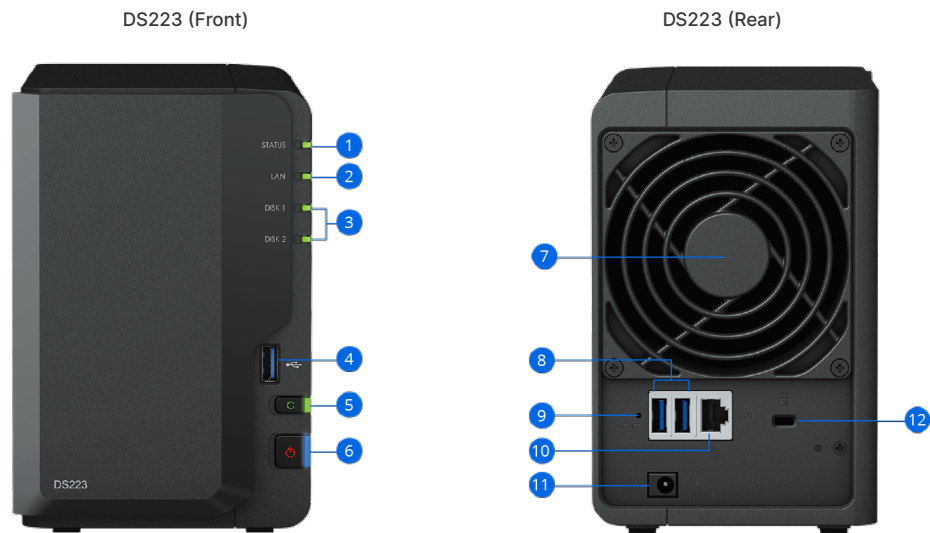

# Hardware Overview

1	Status Indicator	2	LAN Indicator	3	Drive Status Indicators	4	USB 3.2 Gen 1 Port
5	Copy Button	6	Power Button	7	Fan	8	USB 3.2 Gen 1 Ports
9	Reset Button	10	1GbE RJ-45 Port	11	Power Port	12	Kensington Security Slot