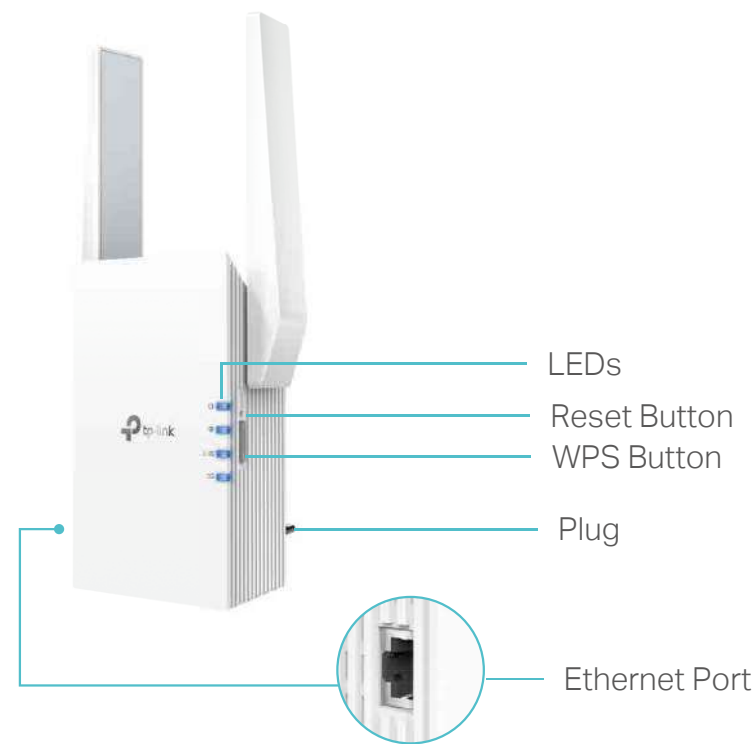

Specifications

Hardware

- Button: WPS Button, Reset Button
- Port: 1 Gigabit Ethernet Port
- Antenna: 2 External Antennas
- Input Power: 100-240V~50/60Hz
- Power Consumption: 13.5W
- Dimensions (W × D × H): 2.9×1.8×4.9 in. (74.0×46×124.8 mm)

Wireless

- Wireless Standards: IEEE 802.11a/n/ac/ax 5 GHz, IEEE 802.11b/g/n/ax 2.4 GHz
- Frequency: 2.4 GHz and 5 GHz
- Signal Rate: 574 Mbps at 2.4 GHz, 2402 Mbps at 5 GHz
- Transmit Power: CE: 2.4GHz ≤16dBm, 5GHz ≤21dBm
- Reception Sensitivity:
  - 5 GHz:
    - 11a 6Mbps:-97dBm, 11a 54Mbps:-78dBm
    - 11ax HE20 MCS0: -97dBm, 11ax HE20 MCS11: -66dBm
    - 11ax HE40 MCS0: -94dBm, 11ax HE40 MCS11: -62dBm
    - 11ax HE80 MCS0: -91dBm, 11ax HE80 MCS11: -61dBm
    - 11ax HE160 MCS11: -59dBm
  - 2.4 GHz:
    - 11g 6Mbps:-96dBm, 11g 54Mbps:-78dBm
    - 11ax HE20 MCS0: -95dBm, 11ax HE20 MCS11: -66dBm
    - 11ax HE40 MCS0: -93dBm, 11ax HE40 MCS11: -62dBm
- Wireless Function: LED Control, Access Control, Power Schedule, Wi-Fi Coverage
- Wireless Security: WEP, WPA, WPA2, WPA3

Others

- Certification
  CE, RoHS
- System Requirements
  Microsoft Windows 98SE, NT, 2000, XP, Vista™ or Windows 7, 8, 8.1, 10, MAC OS, NetWare, UNIX or Linux
  Internet Explorer 11, Firefox 12.0, Chrome 20.0, Safari 4.0, or other Java-enabled browser
- Package Contents
  Wi-Fi Range Extender RE705X
  Quick Installation Guide

For more information, please visit

<https://www.tp-link.com/home-networking/range-extender/RE705X/>

or scan the QR code left

©2022 TP-Link

[†]Maximum wireless signal rates are the physical rates derived from IEEE Standard 802.11 specifications. Actual wireless data throughput and wireless coverage per ft² are not guaranteed and will vary as a result of network conditions, client limitations, and environmental factors, including building materials, obstacles, volume and density of traffic, and client location.

[‡]The product may not be compatible with routers or gateways with firmware that has been altered, is based on open source programs, or is non-standard or outdated.

[§]Uninterrupted Roaming is designed for devices that support the 802.11k/v standard.

[¶]Up to 4x Capacity refers to 4x increase in median throughput under dense environment compared to 11ac wave 2 range extender.

[*]Saving clients' battery power requires clients to also support the 802.11ax Wi-Fi standard. Actual power reduction may vary as a result of network conditions, client limitations, and environmental factors.

www.tp-link.com

TP-Link AX3000 Wi-Fi 6 Range Extender RE705X