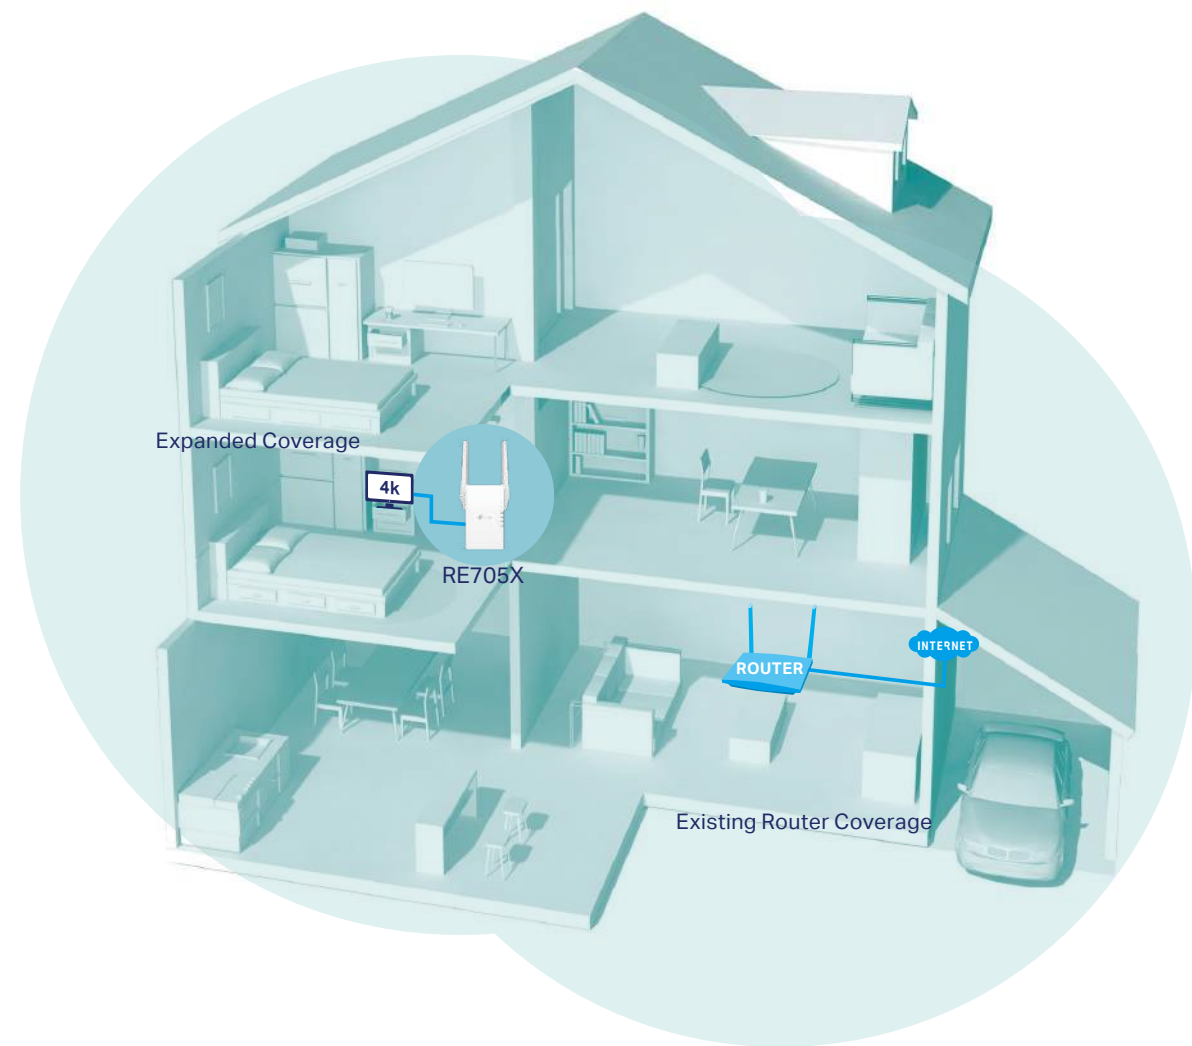

Highlights

Extend AX3000 Wi-Fi to Your Whole Home

Works with any Wi-Fi router to eliminate Wi-Fi dead zones, and blanket your home with stable, super-fast, seamless Wi-Fi via OneMesh™.

● Wi-Fi Coverage
— Ethernet Cable

Faster Wi-Fi 6 Speed

Experience explosive Wi-Fi speeds up to 3 Gbps with the wider 160 MHz channel.†

Larger Capacity

Wi-Fi 6 builds a more efficient network that increases the average throughput by 4 times and servers more devices.△

Ultra-Low Latency

Take advantage of ultra-low latency to enjoy smoother online experience.

Save Clients' Battery Power

Target Wake Time schedules the connection time of battery-powered devices to reduce their power consumption.*

Adaptive Path Selection

Keep your network running at top-speed by automatically choosing the fastest connection path to the router.

Access Point Mode

Create a new Wi-Fi access point to enhance your wired network with Wi-Fi capability.

Easy Setup Within Minutes

Easy setup and management via WPS button/Tether app/Web UI.