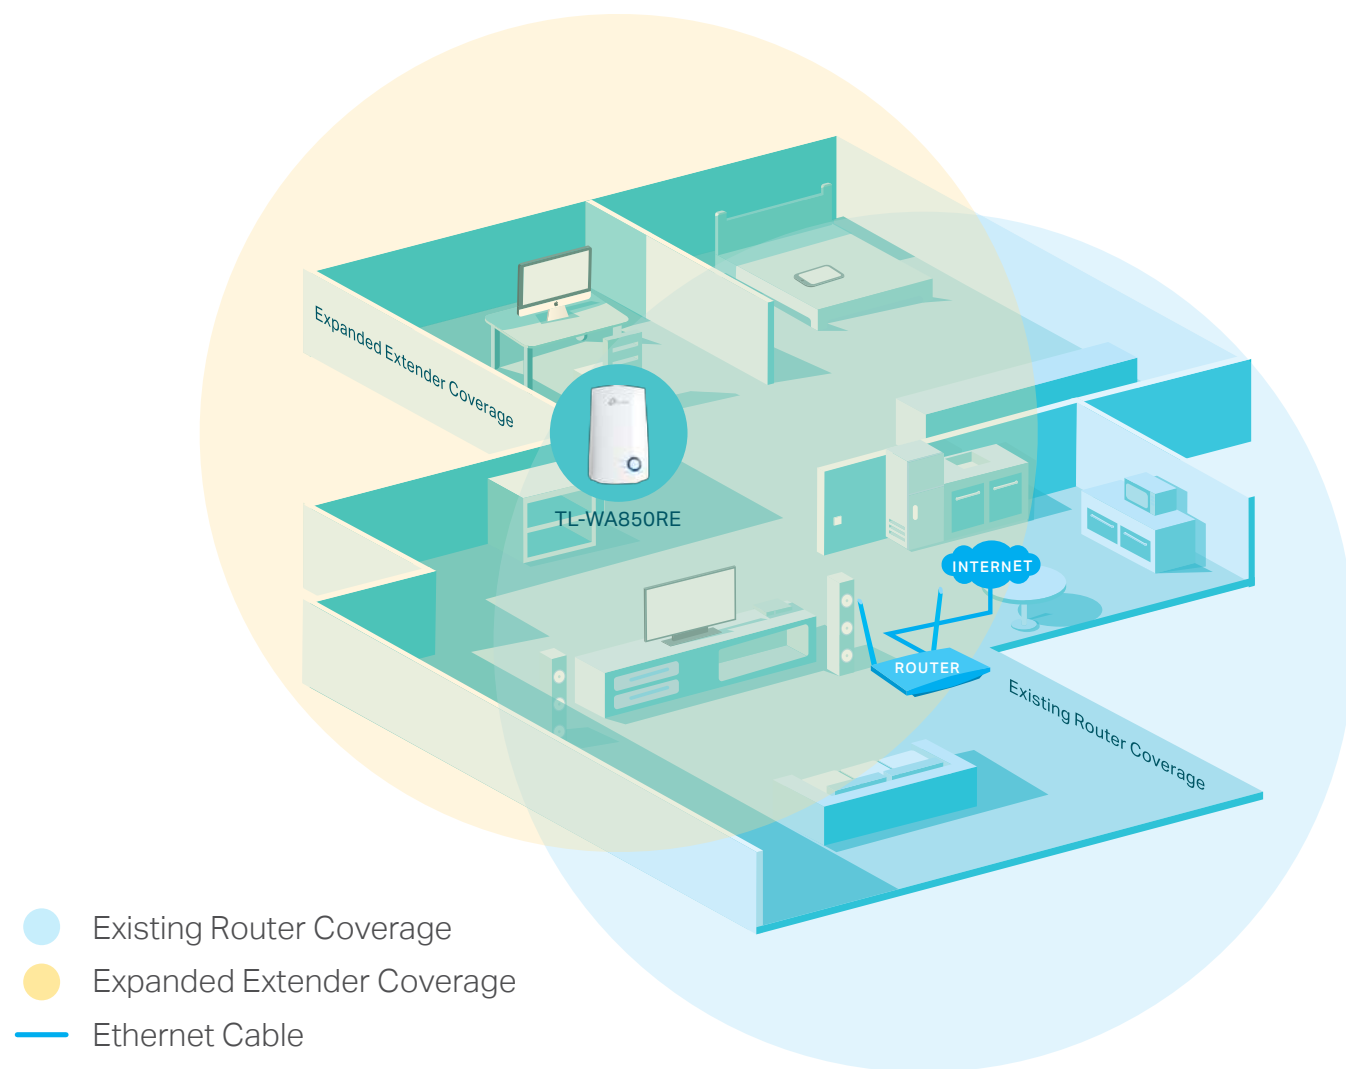

300Mbps Wi-Fi Range Extender

Stable Wi-Fi Extension

TL-WA850RE

Easy Setup

Tether App

Access Point Mode

Highlights

Extend the Range of Your Wi-Fi Network

The 300Mbps Wi-Fi Range Extender connects to your router wirelessly, strengthening and expanding its signal into areas it can't reach on its own, achieving speed of 300Mbps.

Perfect Location at a Glimpse

The Intelligent Signal lights help you quickly find the best location to install the range extender.

Features

Ease of Use

- Intuitive Web UI – Ensures quick and simple installation without hassle
- Fast Encryption – One-touch wireless security encryption with the WPS button
- Hassle-free Management with Tether App – Network management is made easy with the TP-Link Tether App, available on any Android or iOS device

Speed

- Ultimate Wireless Speed – Wireless speed of up to 300Mbps
- Fast Ethernet Port – Acts as a wireless adapter to connect wired devices

Reliability

- Reliable Connection – Internal antennas for optimal Wi-Fi coverage and reliable wireless connections
- Universal Compatibility – Work with any Wi-Fi router