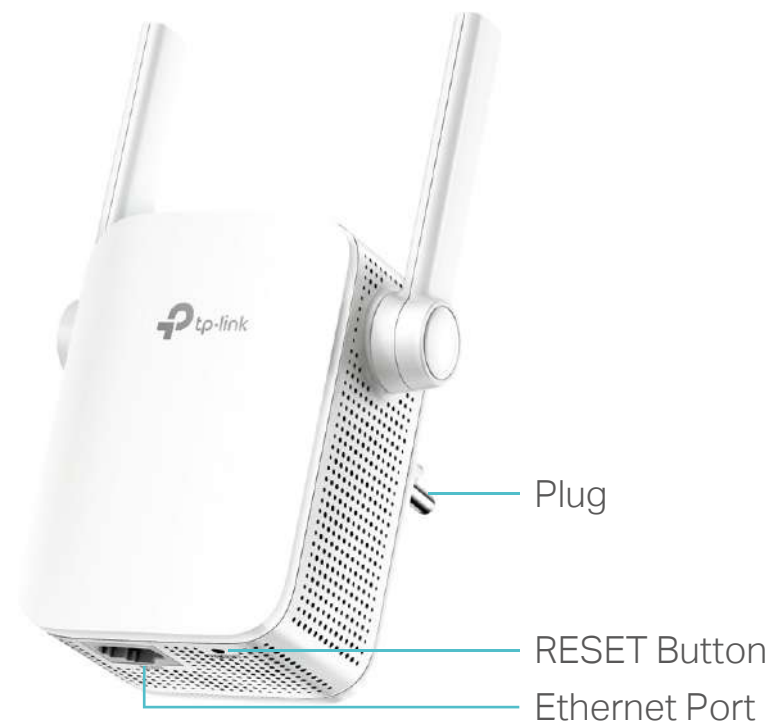

Extend the Range of Your Wi-Fi Network

The 300Mbps Wi-Fi Range Extender connects to your router wirelessly, strengthening and expanding its signal into areas it can't reach on its own, achieving speed of 300 Mbps.

Perfect Location at a Glimpse

An intelligent Signal light helps you quickly find the best location to install the range extender.

Features

Ease of Use

- Intuitive Web UI – Ensures quick and simple installation without hassle
- Fast Encryption – One-touch wireless security encryption with the WPS button
- Hassle-free Management with Tether App – Network management is made easy with the TP-Link Tether App, available on any Android or iOS device

Speed

- Ultimate Wireless Speed – Wireless speed of up to 300 Mbps
- Fast Ethernet Port – Acts as a wireless adapter to connect wired devices

Reliability

- Reliable Connection – External antennas for optimal Wi-Fi coverage and reliable wireless connections
- Universal Compatibility – Work with any Wi-Fi router

Specifications

Hardware

- Ethernet Port: 1 10/100Mbps RJ45 Port
- Button: WPS Button, RESET Button
- Antenna: 2 External Antennas
- Power Consumption: 3.6W
- Dimensions (W × D × H):
3.15 x 1.57 x 3.04 in. (80 x 40 x 77.3 mm)