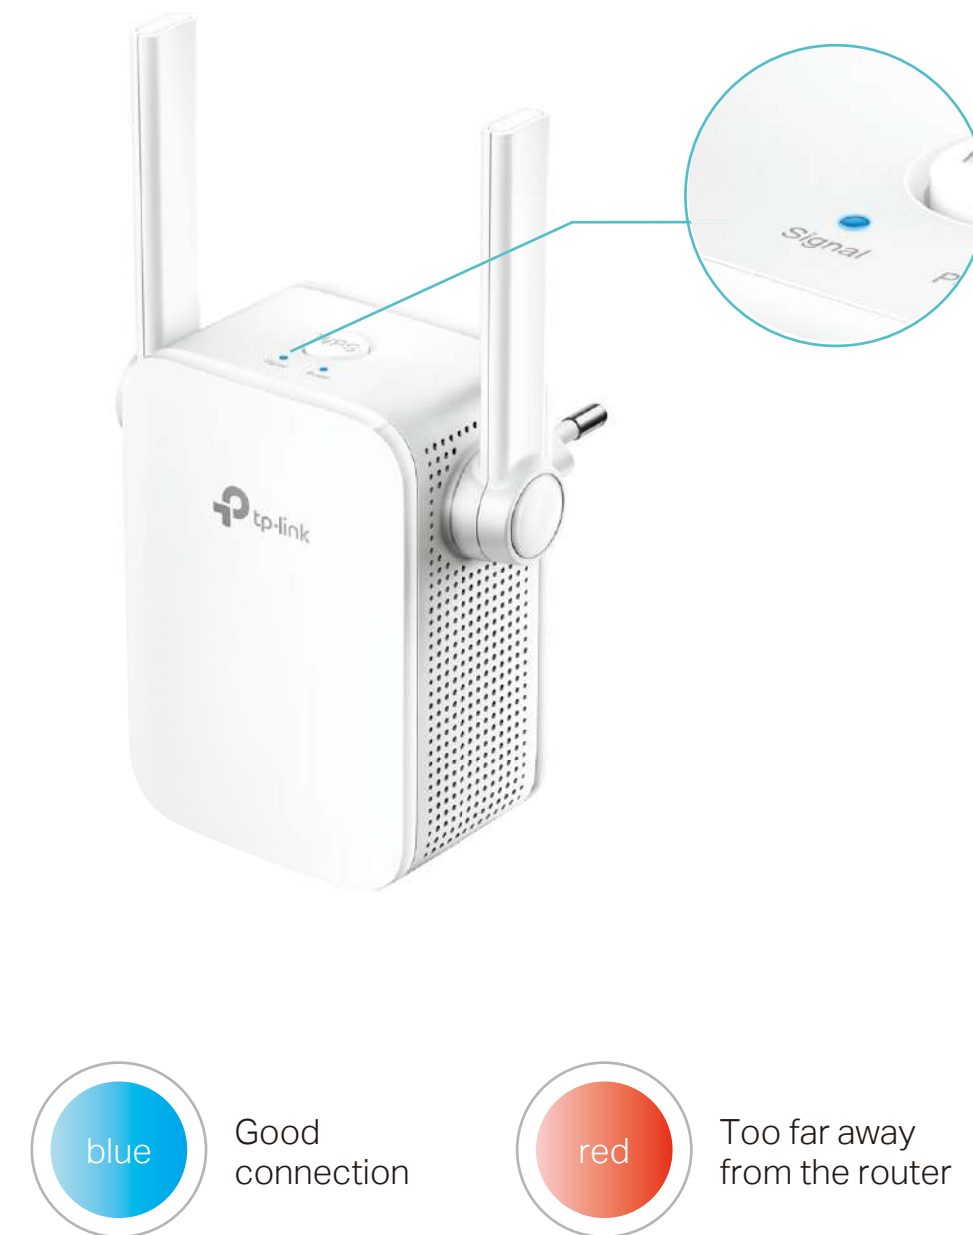

300Mbps Wi-Fi Range Extender

Stable Wi-Fi Extension

N300
2x2 MIMO
300 Mbps 2.4 GHz*

TL-WA855RE

Wi-Fi Dead-Zone Killer

Easy Setup via Tether App

Access Point Mode

Highlights

Extend the Range of Your Wi-Fi Network

The 300Mbps Wi-Fi Range Extender connects to your router wirelessly, strengthening and expanding its signal into areas it can't reach on its own, achieving speed of 300 Mbps.

Perfect Location at a Glimpse

An intelligent Signal light helps you quickly find the best location to install the range extender.

Features

Ease of Use

- Intuitive Web UI – Ensures quick and simple installation without hassle
- Fast Encryption – One-touch wireless security encryption with the WPS button
- Hassle-free Management with Tether App – Network management is made easy with the TP-Link Tether App, available on any Android or iOS device

Specifications

Hardware

- Ethernet Port: 1 10/100Mbps RJ45 Port
- Button: WPS Button, RESET Button
- Antenna: 2 External Antennas
- Power Consumption: 3.6W
- Dimensions (W × D × H):
3.15 x 1.57 x 3.04 in. (80 x 40 x 77.3 mm)