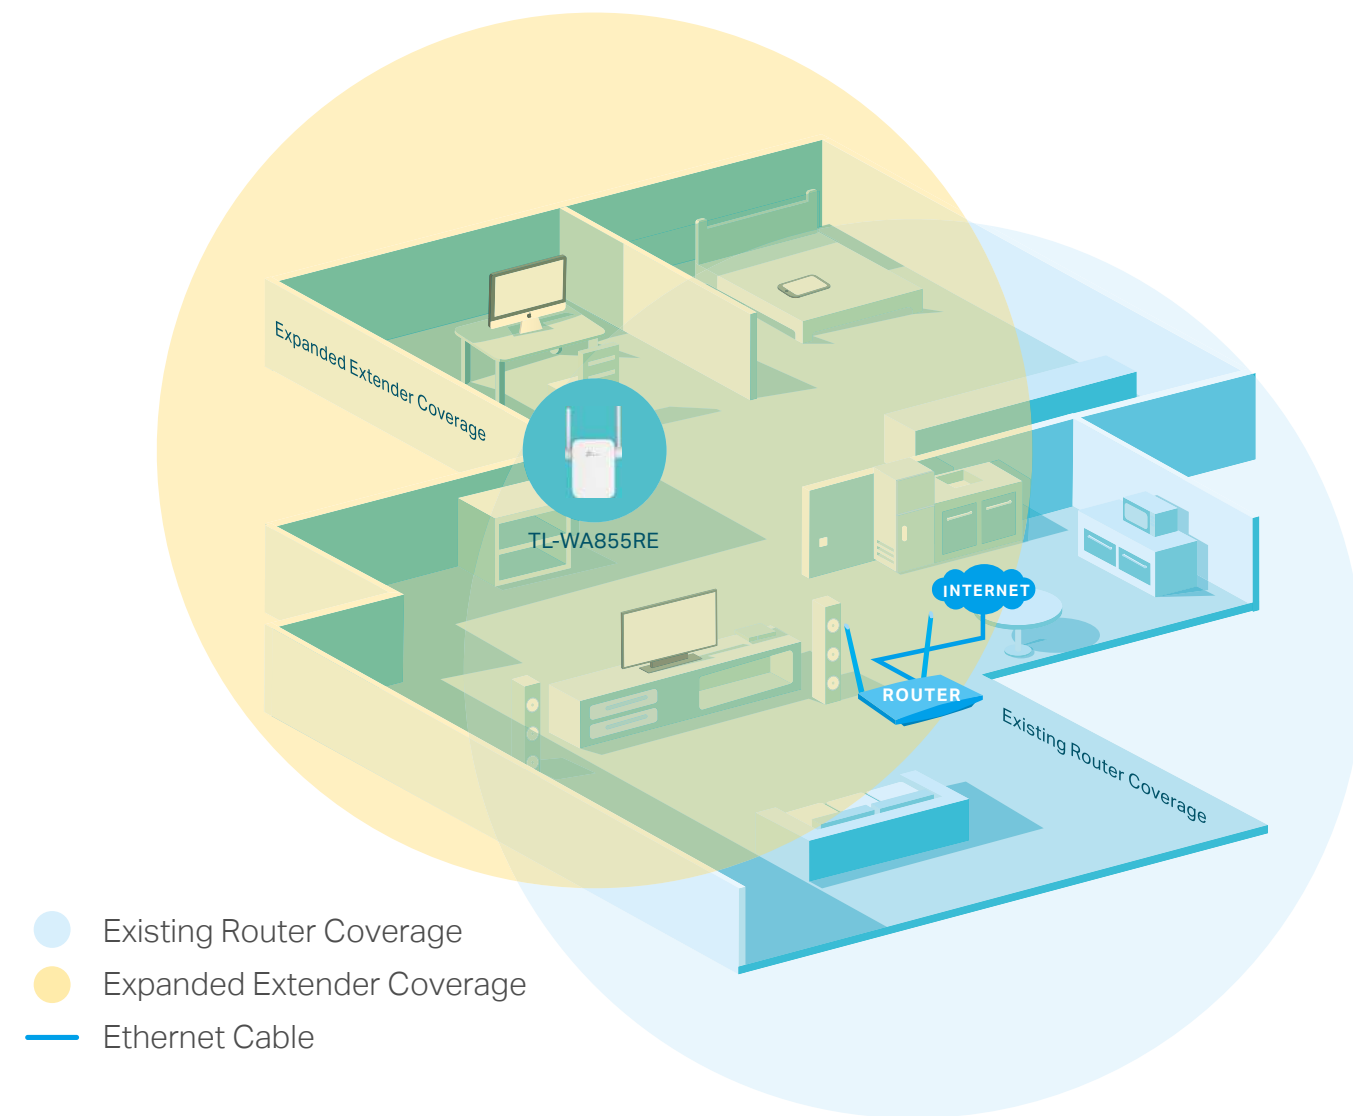

300Mbps Wi-Fi Range Extender

Stable Wi-Fi Extension

N300
2x2 MIMO
300 Mbps 2.4 GHz*

TL-WA855RE

Wi-Fi Dead-Zone Killer

Easy Setup via Tether App

Access Point Mode

Highlights

Extend the Range of Your Wi-Fi Network

The 300Mbps Wi-Fi Range Extender connects to your router wirelessly, strengthening and expanding its signal into areas it can't reach on its own, achieving speed of 300 Mbps.

Perfect Location at a Glimpse

An intelligent Signal light helps you quickly find the best location to install the range extender.

Features

Ease of Use

- Intuitive Web UI – Ensures quick and simple installation without hassle
- Fast Encryption – One-touch wireless security encryption with the WPS button
- Hassle-free Management with Tether App – Network management is made easy with the TP-Link Tether App, available on any Android or iOS device