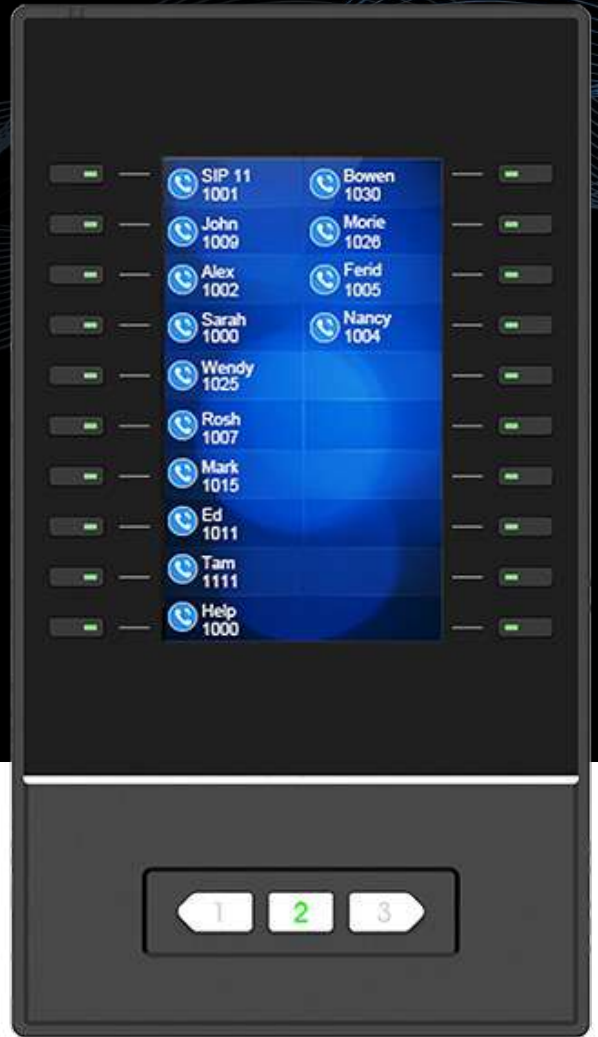

FX60 Expansion Module For FAP2760 IP Phone

FX60

The FX60 Color-screen Expansion Module for FAP2760 IP phone, is designed to expand the functional capability of your SIP phone to a whole new level. It features a large 4.3-inch color-screen LCD, giving you a vivid visual experience. In addition, it provides you with a simple user interface and advanced call-handling capabilities. three pages of 20 DSS keys shown on the display can be programmed with up to 60 various features. You can be set the provided multifunctional DSS keys as BLF, speed dial, call forward, transfer, call park, call pickup, etc. The FX60 Expansion Module is an ideal solution for receptionists, administrative assistants, and contact center workers and gives you the ability to monitor contacts and manage a large volume of calls with ease.

Highlights

- 4.3" main color display
- Physical DSS keys on each page with dual-color LED.
- 3 independent control keys with illuminated LED are used for fast switching pages.
- USB connect, to ensure a higher reliability of data transmission and a higher speed of data refresh.
- Support up to five Expansion Modules, while adding 300 additional buttons at most.
- Stand with 2 adjustable angles of 45 and 50 degrees
- Connect up to five FX60 Color-screen Expansion Modules, while adding 300 additional buttons at most.
- Desktop Stand
- Stand with 2 adjustable angles of 45 and 50 degrees
- Screen saver
- Programmable for shared line, BLF List, call park, Intercom, conference, forward, group pickup, group listening, LDAP, URL etc.
- Working temperature: 0°C~ 45°C
- Working humidity: 10~95%
- Color: black