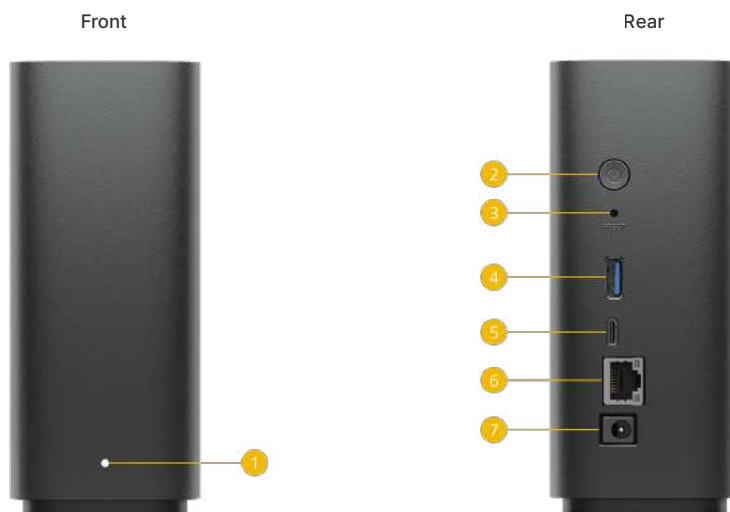

Hardware Overview

1 Status Indicator

2 Power Button

3 Reset Button

4 USB-A 3.2 Gen 1 Port

5 USB-C 3.2 Gen 1 Port

6 1 GbE RJ-45 Port

7 Power Port

Technical Specifications

General Specifications

Hardware	
Capacity	4 TB¹
Processor	Realtek RTD1619B
Memory	1 GB DDR4
LAN port	1 × 1 GbE RJ-45
External ports	• 1 × USB-A 3.2 Gen 1 port • 1 × USB-C 3.2 Gen 1 port
Dimensions (H×W×D)	148.0 × 62.6 × 196.3mm
Weight	820g