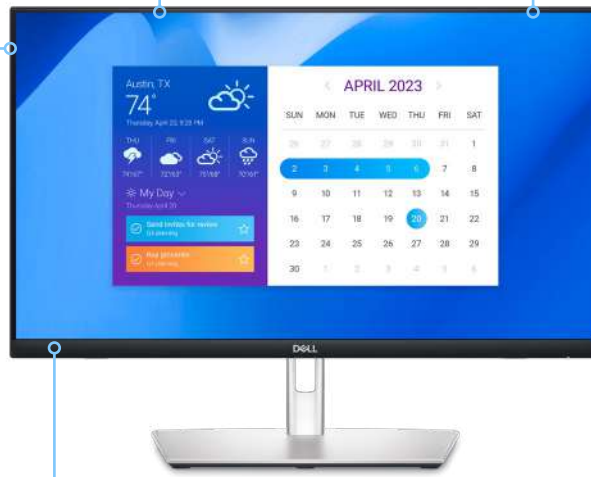

Stay productive with FHD (1920 x 1080) resolution on a 23.8" monitor.

**Color consistency comes standard**

See consistent, vibrant colors across a wide viewing angle enabled by In-Plane Switching (IPS) technology. With 99% sRGB coverage, you get precise colors right out of the box.

**Enhanced manageability**

MAC Address pass-through<sup>1</sup>, PXE Boot and Wake-on-LAN are conveniently built in.

**Intuitive 10 point touch**

Enable a more natural and responsive experience; tap, swipe, slide and pinch in a snap.

**Extensive connectivity**

Easily connect to a variety of devices with extensive connectivity ports, including display port, HDMI, and quick access SuperSpeed 5Gbps USB ports.

Optimize eye comfort with built-in **ComfortView Plus** that reduces harmful blue light emissions without compromising color.

**Easy-to-use joystick control**

To navigate through the On-Screen Display (OSD) menu

**Adjust to your comfort**

Articulating stand allows you to tilt, swivel, slant, and height adjustable (up to 110mm).