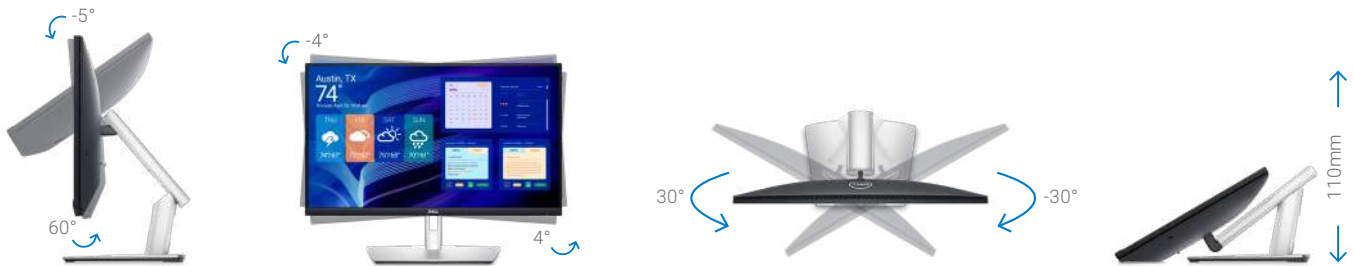

#### Jumpstart productivity

Simply press the monitor power button, and the power sync feature seamlessly starts your monitor and connected Dell PC.<sup>2</sup>

<sup>1</sup> Dell adheres to standard USB-C specifications and protocol. Functionality with non-Dell USB-C systems may vary.

<sup>2</sup> The power sync feature on this Dell USB-C Monitor enables start up and wake-on-demand on compatible Dell PCs. Please check your Dell PC to ensure support of this feature.

<sup>3</sup> MAC Address pass-through functionality is tested to work with most Dell PC systems. Functionality on non-Dell systems may vary.

# Designed for you

This monitor features an articulating stand and cable management design that hides cables in the monitor riser.

## Adjust to your comfort

Sturdy articulating stand allows you to easily tilt, swivel, slant and raises (up to 110 mm) without interfering with cable flow. This monitor is durable and has cushions on the bottom edge to protect against bumps.