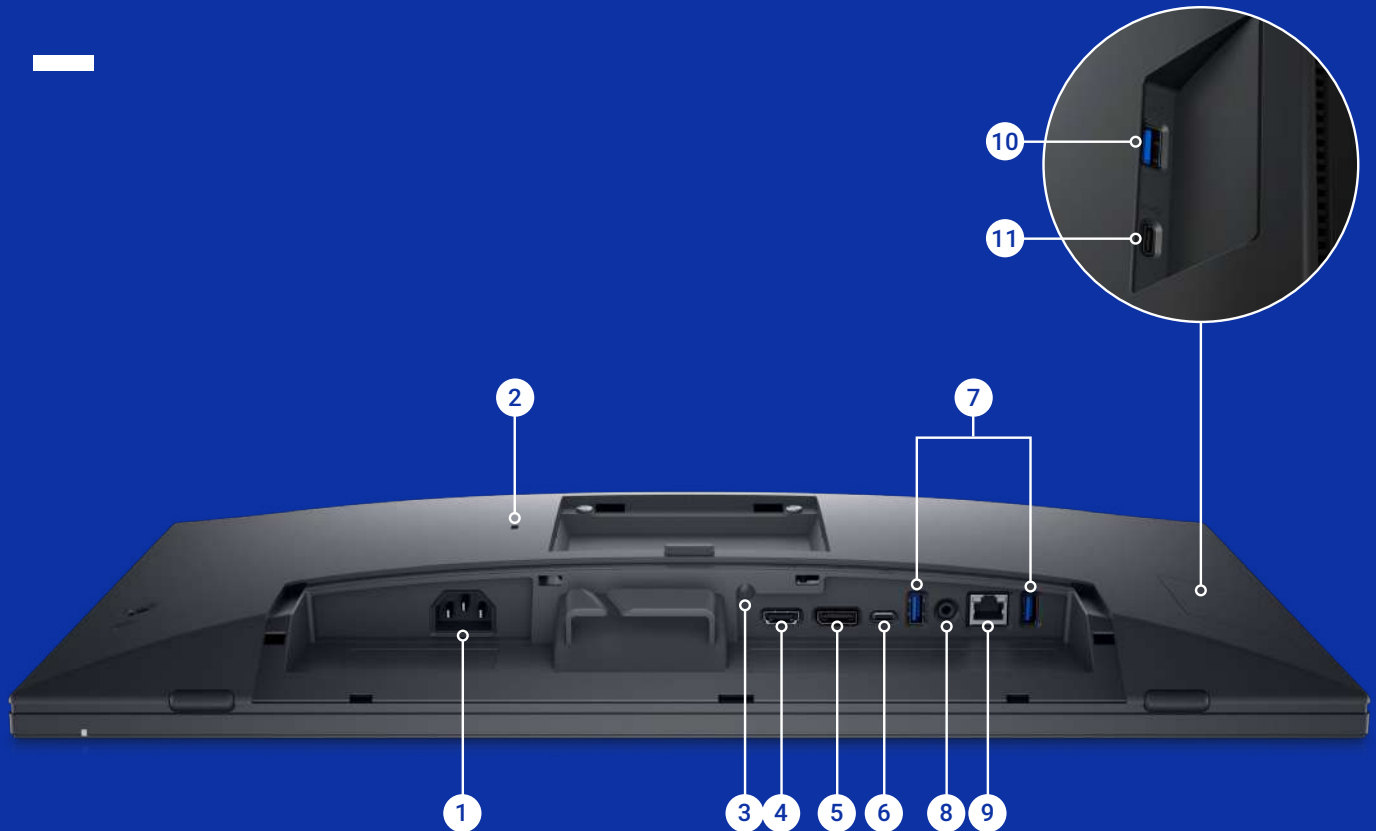

# Ports & Slots

- |          |                                   |           |  |
|----------|-----------------------------------|-----------|--|
| <b>1</b> | Power connector                   | <b>7</b>  | USB 3.2 Gen1 Type-A downstream port (x2) |
| <b>2</b> | Security lock slot <sup>1</sup>   | <b>8</b>  | Audio line-out                           |
| <b>3</b> | Stand lock feature                | <b>9</b>  | RJ45                                     |
| <b>4</b> | HDMI                              | <b>10</b> | USB 3.2 Gen1 Type-A downstream port      |
| <b>5</b> | DisplayPort 1.2                   | <b>11</b> | USB 3.2 Gen1 Type-C downstream port      |
| <b>6</b> | USB 3.2 Gen1 Type-C upstream port |           |  |