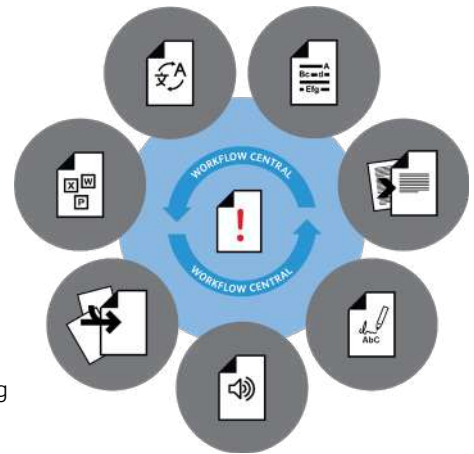

# Expand capabilities with the Xerox C235 Color Multifunction Printer.

When you need to scan documents to share with colleagues, make copies, or send a fax, the C235 does it all. The all-in-one device delivers functionality beyond print—without the extra expense or desk space of additional devices.

## DO MORE WITH XEROX® WORKFLOW CENTRAL PLATFORM

Small and mighty, there's little the Xerox C235 MFP can't do. Print, copy, scan and fax — of course.

But how about being able to:

- Convert your documents into other languages
- Change handwritten notes into shareable, editable documents
- Create audio files of your reports to listen to in the car
- Automatically redact content for confidentiality
- Convert scans into Microsoft Office formats
- Summarize long documents for quicker reading

Plus, access advanced capabilities such as combination workflows and seamless file routing to cloud repositories.

Ready to find out what your new assistant can do? Learn more and see how to try it for yourself at [xerox.com/WorkflowCentral](http://xerox.com/WorkflowCentral).